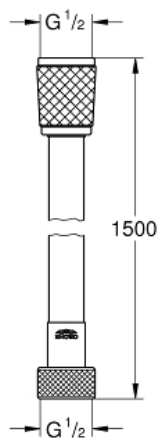

RELEXAFLEX
59" Hose
MODEL # 28151001

Pure Freude
an Wasser

GROHE

Product Description:

**RELEXAFLEX
59" Hose**

Standard Specification:

- 59"
- Smooth surface for easy cleaning
- Tensile strength 500 N
- Pressure resistance up to 5 bar
- Heat resistance 160°F
- AntiFold bend proof
- Universal connection G 1/2" x 1/2"
- **GROHE StarLight** chrome finish