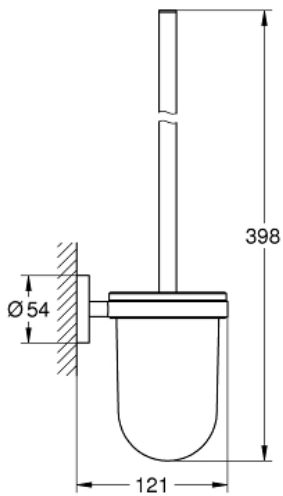

ESSENTIALS
Toilet Brush Set
MODEL # 40374001

Pure Freude
an Wasser

GROHE

Product Description:

**ESSENTIALS
Toilet Brush Set**

Standard Specification:

- Material: Glass/Metal
- Wall mount
- Concealed fastening
- **GROHE StarLight** chrome finish
- Suitable for screwing (including screws and dowels) or gluing (glue 40 915 000 sold separately)