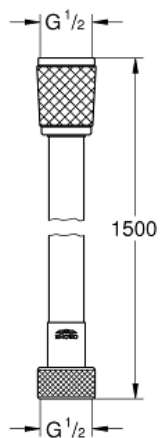

ROTAFLEX  
MODEL # 28409001

*Pure Freude  
an Wasser*

**GROHE**  
WAVE

**Product Description:**  
ROTAFLEX

**Standard Specification:**

- 59"
- Smooth surface for easy cleaning
- Tensile strength 500 N
- Pressure resistance up to 5 bar
- Heat resistance 160°F
- AntiFold bend proof
- Universal connection G 1/2" x 1/2"
- Rotation cone for Twist-free function
- **GROHE StarLight** chrome finish

**Color:**

□ 28409001 StarLight Chrome