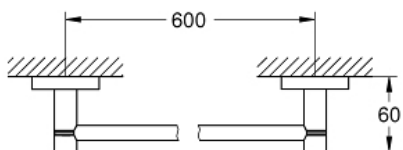

ESSENTIALS
MODEL # 40775001

Pure Freude
an Wasser

GROHE

Product Description:
ESSENTIALS

Standard Specification:

- Material: Metal
- 24" towel rail (40 366 001)
- Robe hook (40 364 001)
- Toilet paper holder with cover (40 367 001)
- Concealed fastening
- **GROHE StarLight** chrome finish
- Suitable for screwing (including screws and dowels) or gluing (glue 40 915 000 sold separately)