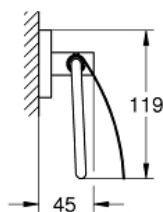

ESSENTIALS
MODEL # 40775001

Pure Freude
an Wasser

GROHE

Product Description:
ESSENTIALS

Standard Specification:

- Material: Metal
- 24" towel rail (40 366 001)
- Robe hook (40 364 001)
- Toilet paper holder with cover (40 367 001)
- Concealed fastening
- **GROHE StarLight** chrome finish
- Suitable for screwing (including screws and dowels) or gluing (glue 40 915 000 sold separately)