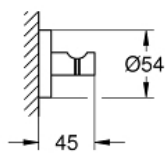

ESSENTIALS
MODEL # 40775001

Pure Freude
an Wasser

GROHE

Product Description:
ESSENTIALS

Standard Specification:

- Material: Metal
- 24" towel rail (40 366 001)
- Robe hook (40 364 001)
- Toilet paper holder with cover (40 367 001)
- Concealed fastening
- **GROHE StarLight** chrome finish
- Suitable for screwing (including screws and dowels) or gluing (glue 40 915 000 sold separately)