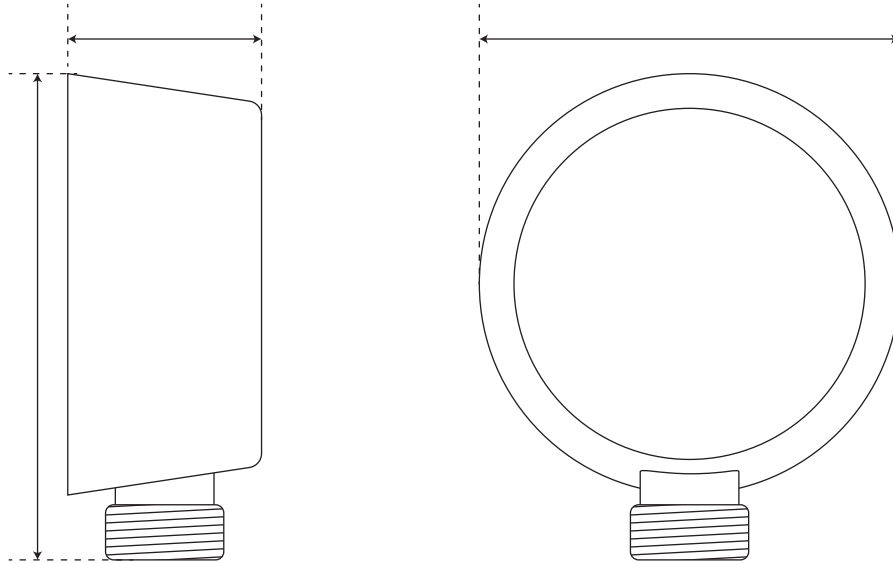

# ROUND

## WATER SUPPLY ELBOW FOR HAND SHOWER

SKU: 932365

### FEATURES

Material: Brass  
Length: 2-1/8"  
Width: 2-3/8"  
Height: 1-1/2"