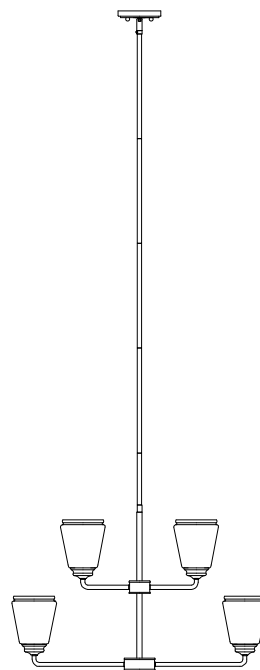

Chandelier

FHL1009ORB/BN

- 9 -Light Chandelier in Oil Rubbed Bronze or Brushed Nickel
- Clear Seeded Glass
- No special tools needed for assembly
- Dimmable: No
- Stem Length: 1(6") 3(12")"
- Wire Length: 240"
- Certification:
 - ETL
 - Damp Rated
- Canopy dimensions: 5" x 0.75"
- Wattage:
 - FHL1009ORB/BN: Uses nine 60W medium base lamps max

See dimensional drawing on back.