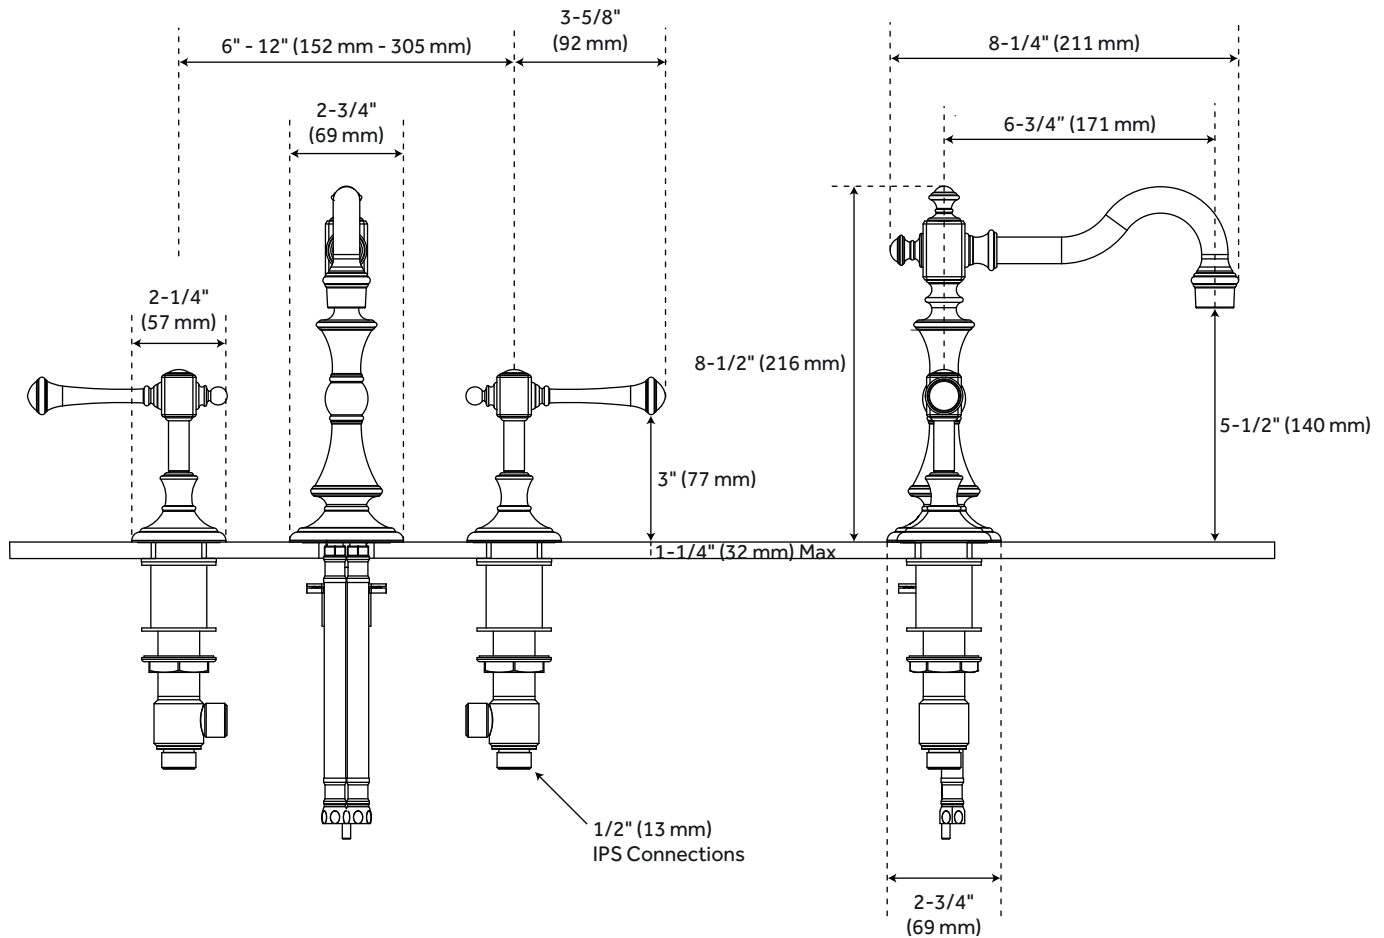

VINTAGE

WIDESPREAD BATHROOM FAUCET - LEVER HANDLES

SKU: 924484

FEATURES

Max. Countertop Thickness: 1-1/4"
Faucet Centers: 6" - 12"
Handle Type: Lever
Design: Traditional
Faucet Material: Brass
Width: 8-1/4"
Height: 8-1/2"
Height To Spout: 5-1/2"
Spout Reach: 6-3/4"
Base Plate Diameter: 2-3/4"
Handle Length: 3-5/8"
Drain Included: Yes
Overflow Hole: Yes
Height to Bottom of Handle: 3"
IPS: 1/2"
Maximum Flow Rate: 1.2 gpm
(gallons per minute)

CODES/STANDARDS

cUPC
NSF/ANSI 61
NSF/ANSI 372
ASME A112.18.1/CSA B125.1
CEC Listed
WaterSense

SIGNATURE HARDWARE

LIFETIME WARRANTY

See website for warranty information

All dimensions and specifications are nominal and may vary. Use actual products for accuracy in critical situations.