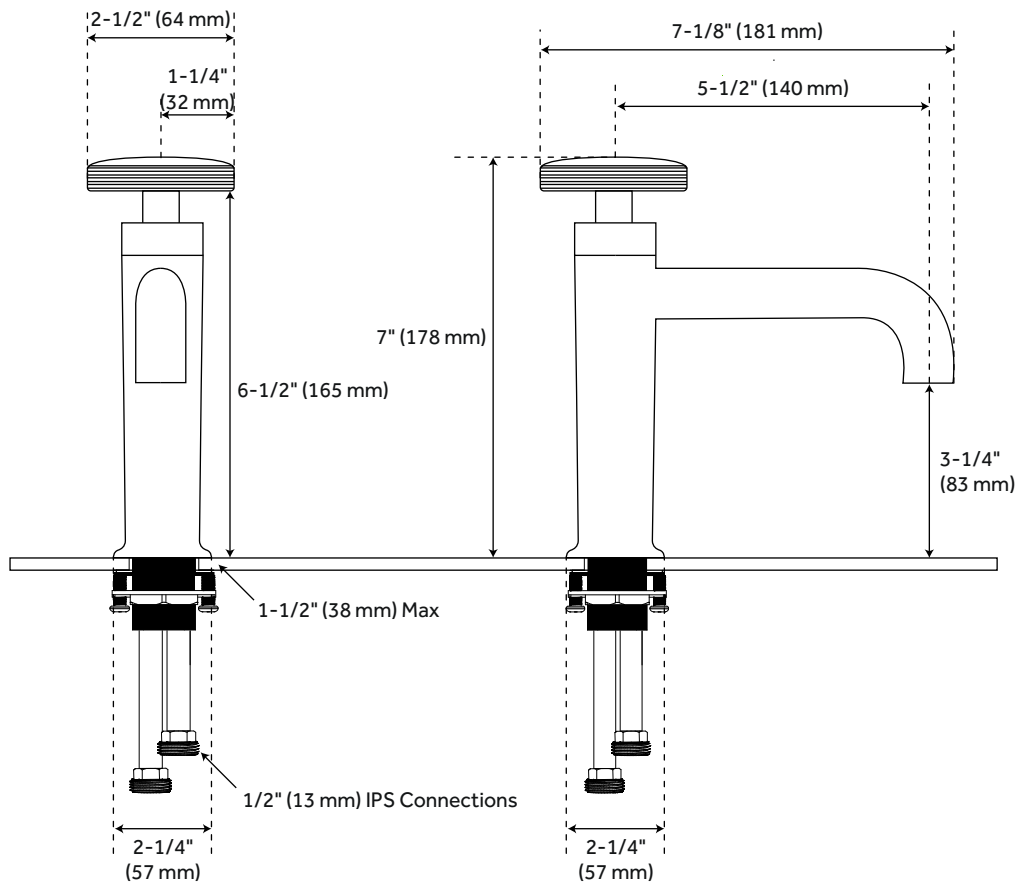

## SINGLE-HOLE BRASS BATHROOM FAUCET

SKU: 929404

### FEATURES

- Max. Countertop Thickness: 1-1/2"
- Length: 2-1/2"
- Width: 7-1/8"
- Height: 7"
- Height To Spout: 3-1/4"
- Spout Reach: 5-1/2"
- Base Plate Length: 2-1/4"
- Base Plate Width: 2-1/4"
- Handle Length: 2-1/2"
- Height to Bottom of Handle: 6-1/2"
- IPS: 1/2"
- Drain Included: Yes
- Overflow Hole: Yes
- Drain Size: 1-1/2"
- Maximum Flow Rate: 1.2 gpm  
(gallons per minute)