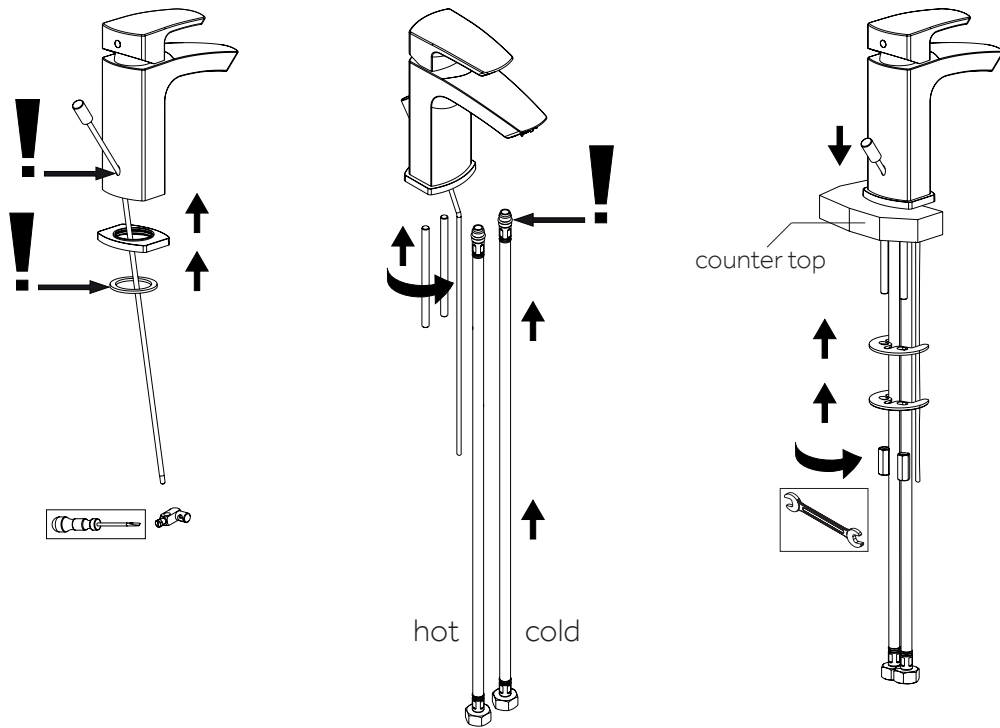

CANE

SINGLE HOLE BATHROOM FAUCET

SKU: 940040, 940041

INSTALLATION

1