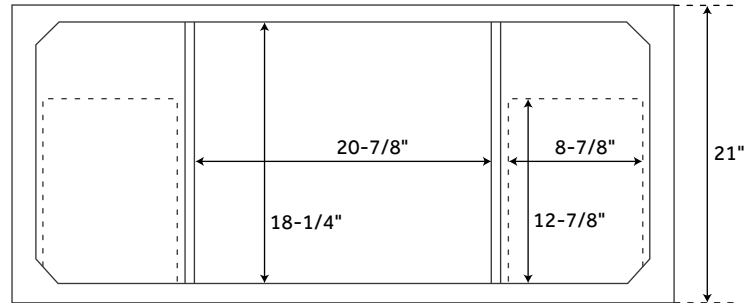

48" EVERETT

CONSOLE VANITY

SKU: 404732, 404743, 404742, 416095, 441890, 441891, 441892

FEATURES

Material: Wood
Installation Type: Freestanding
Number of Basins: 1
Number of Doors: 2
Number of Drawers: 4
Width: 48"
Depth: 21"
Height: 33-1/4"
Assembly Required: No
Faucet Included: No
Vanity Top Depth: 22"
Vanity Top Width: 49"
Mirror Included: Optional