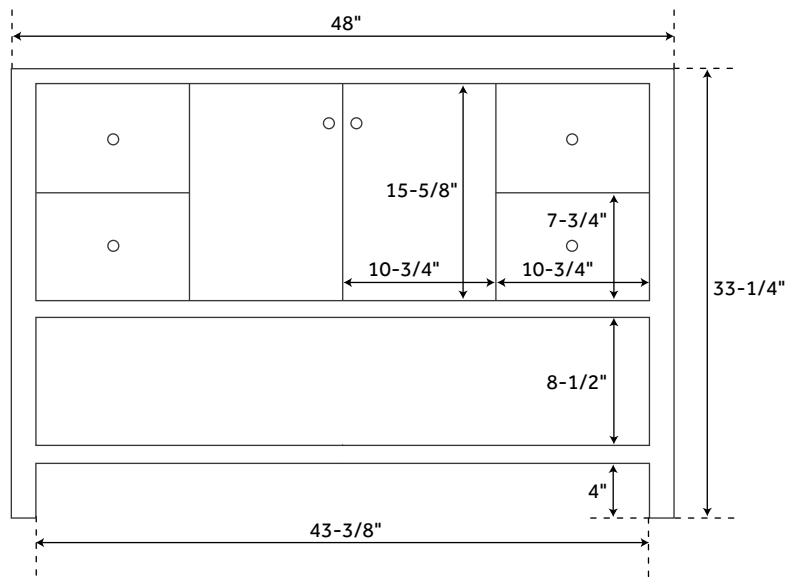

48" EVERETT

CONSOLE VANITY

SKU: 404732, 404743, 404742, 416095, 441890, 441891, 441892

FEATURES

Material: Wood
Installation Type: Freestanding
Number of Basins: 1
Number of Doors: 2
Number of Drawers: 4
Width: 48"
Depth: 21"
Height: 33-1/4"
Assembly Required: No
Faucet Included: No
Vanity Top Depth: 22"
Vanity Top Width: 49"
Mirror Included: Optional