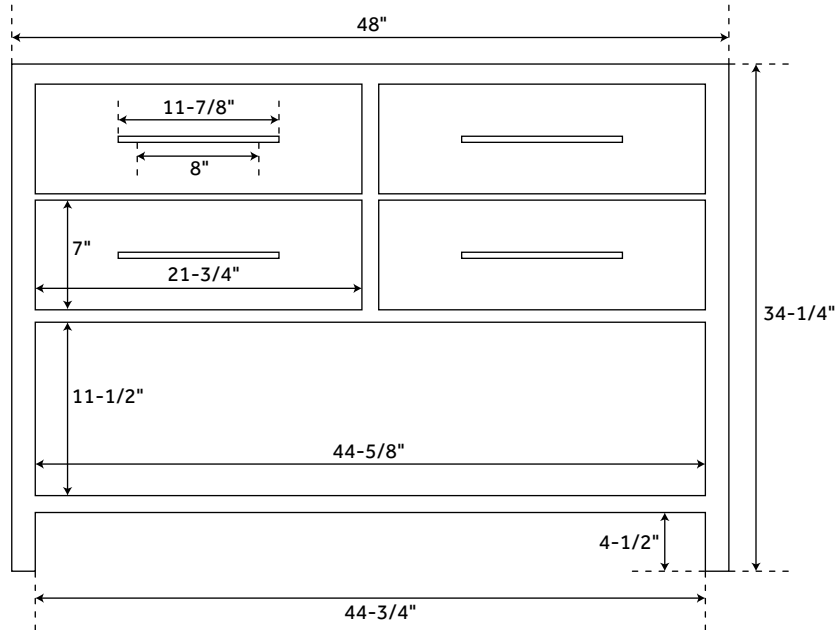

48" ROBERTSON

MAHOGANY CONSOLE VANITY

SKU: 433840, 414641, 414643

FEATURES

- Material: Mahogany
- Installation Type: Freestanding
- Number of Basins: 1
- Number of Drawers: 2
- Features: Matching Mirror
- Width: 48"
- Depth: 21"
- Height: 34-1/4"
- Assembly Required: No
- Built-In Adjusters: Yes
- Hardware Finish: Satin Brass
- Faucet Included: No
- Vanity Top Included: Optional
- Vanity Top Depth: 22"
- Vanity Top Width: 49"
- Mirror Included: Optional