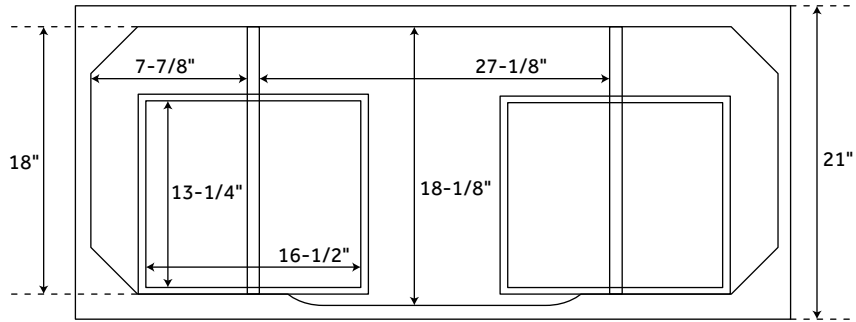

48" ROBERTSON

MAHOGANY CONSOLE VANITY

SKU: 433840, 414641, 414643

FEATURES

- Material: Mahogany
- Installation Type: Freestanding
- Number of Basins: 1
- Number of Drawers: 2
- Features: Matching Mirror
- Width: 48"
- Depth: 21"
- Height: 34-1/4"
- Assembly Required: No
- Built-In Adjusters: Yes
- Hardware Finish: Satin Brass
- Faucet Included: No
- Vanity Top Included: Optional
- Vanity Top Depth: 22"
- Vanity Top Width: 49"
- Mirror Included: Optional