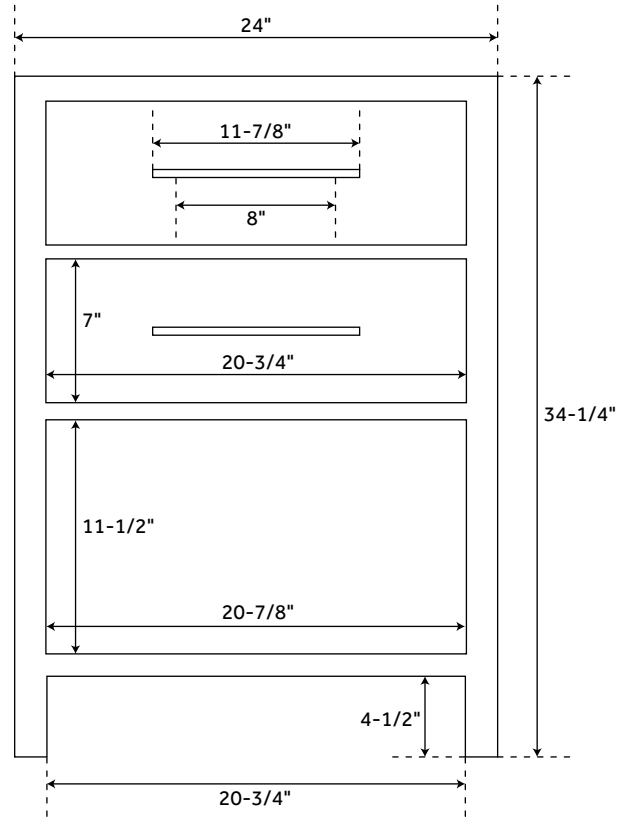

24" ROBERTSON

MAHOGANY CONSOLE VANITY

SKU: 433842, 414629, 414631

FEATURES

- Material: Mahogany
- Installation Type: Freestanding
- Number of Basins: 1
- Number of Drawers: 1
- Width: 24"
- Depth: 21"
- Height: 34-1/4"
- Assembly Required: No
- Built-In Adjusters: Yes
- Hardware Finish: Satin Brass
- Faucet Included: No
- Vanity Top Included: Optional
- Vanity Top Depth: 22"
- Vanity Top Width: 25"
- Mirror Included: Optional