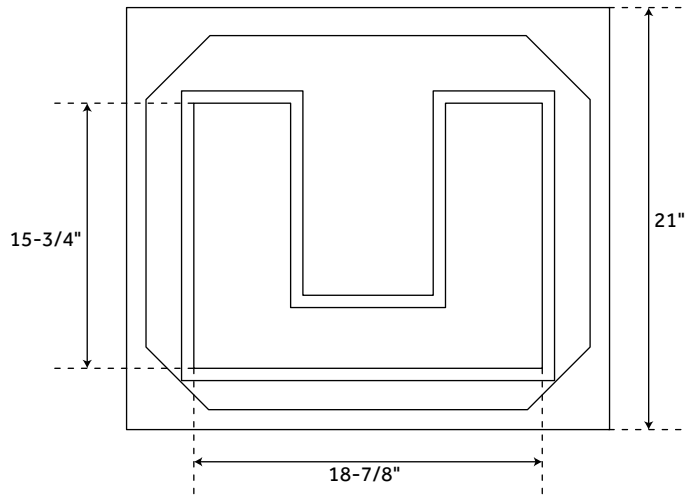

24" ROBERTSON

MAHOGANY CONSOLE VANITY

SKU: 433842, 414629, 414631

FEATURES

- Material: Mahogany
- Installation Type: Freestanding
- Number of Basins: 1
- Number of Drawers: 1
- Width: 24"
- Depth: 21"
- Height: 34-1/4"
- Assembly Required: No
- Built-In Adjusters: Yes
- Hardware Finish: Satin Brass
- Faucet Included: No
- Vanity Top Included: Optional
- Vanity Top Depth: 22"
- Vanity Top Width: 25"
- Mirror Included: Optional