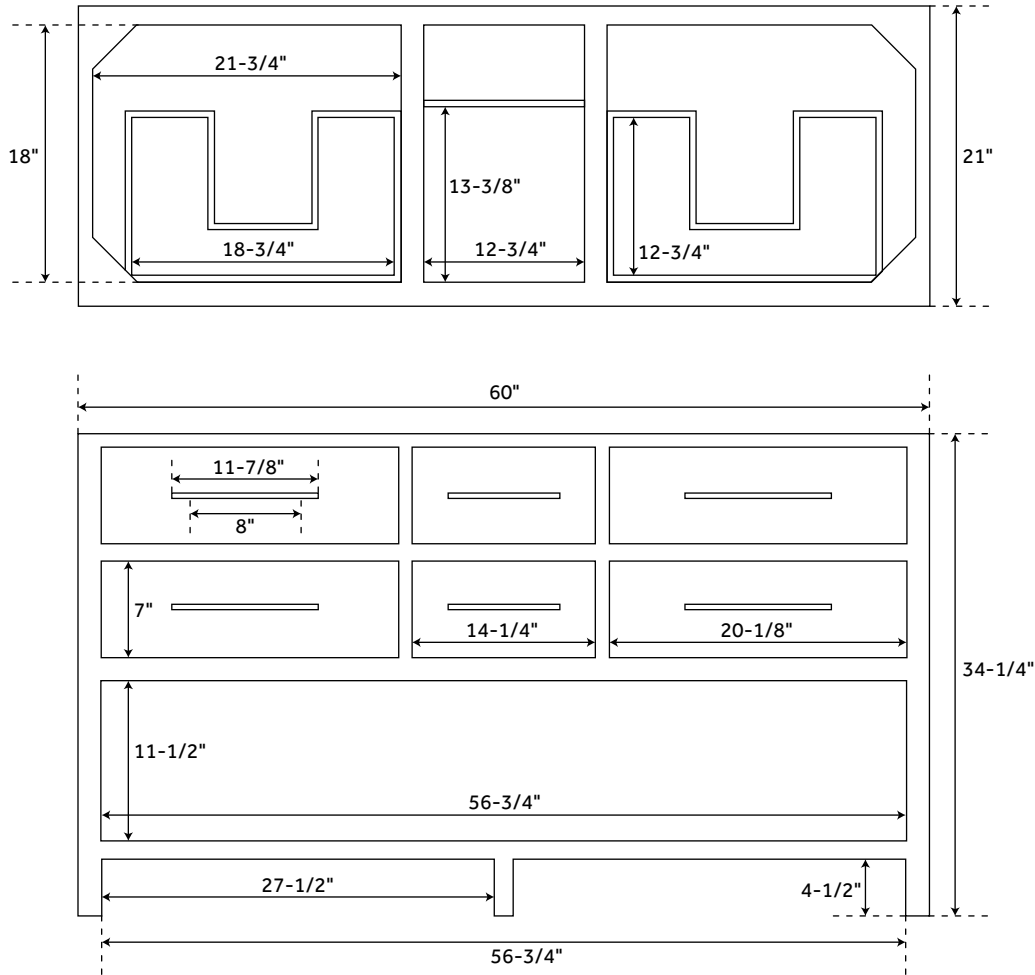

# 60" ROBERTSON

## MAHOGANY CONSOLE DOUBLE VANITY

SKU: 433839, 414644, 414649

### FEATURES

Material: Mahogany  
Installation Type: Freestanding  
Number of Basins: 2  
Number of Drawers: 4  
Features: Matching Mirror  
Width: 60"  
Depth: 21"  
Height: 34-1/4"  
Assembly Required: No  
Built-In Adjusters: Yes  
Hardware Finish: Satin Brass  
Faucet Included: No  
Vanity Top Included: Optional  
Vanity Top Depth: 22"  
Vanity Top Width: 61"  
Mirror Included: Optional