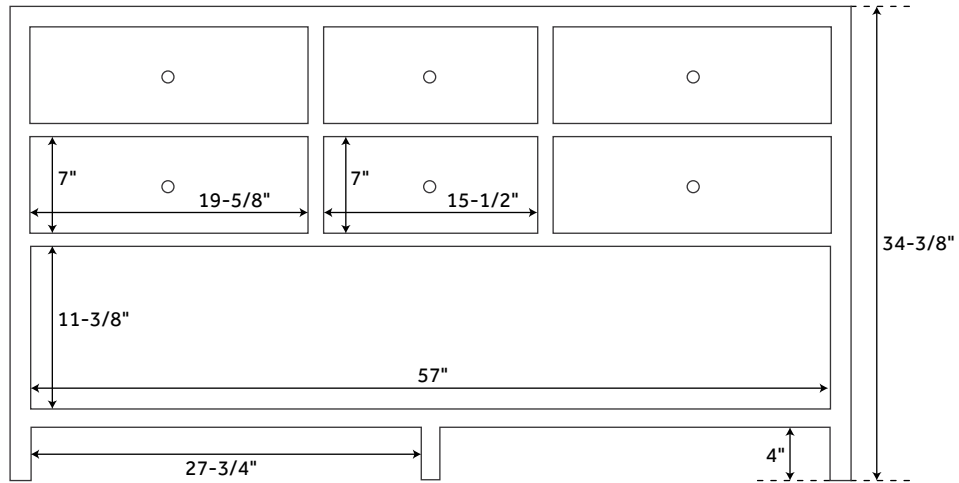

60" SHERFIELD

DOUBLE CONSOLE VANITY

SKU: 446604

FEATURES

Material: Wood
Installation Type: Freestanding
Number of Basins: 2
Number of Drawers: 4
Width: 60"
Depth: 21"
Height: 34-3/8"
Assembly Required: No
Dovetail Drawers: Yes
Hardware Finish: Brushed Nickel
Faucet Centers: Single-Hole
Faucet Included: No
Vanity Top Included: Optional
Vanity Top Depth: 22"
Vanity Top Width: 61"
Mirror Included: Optional