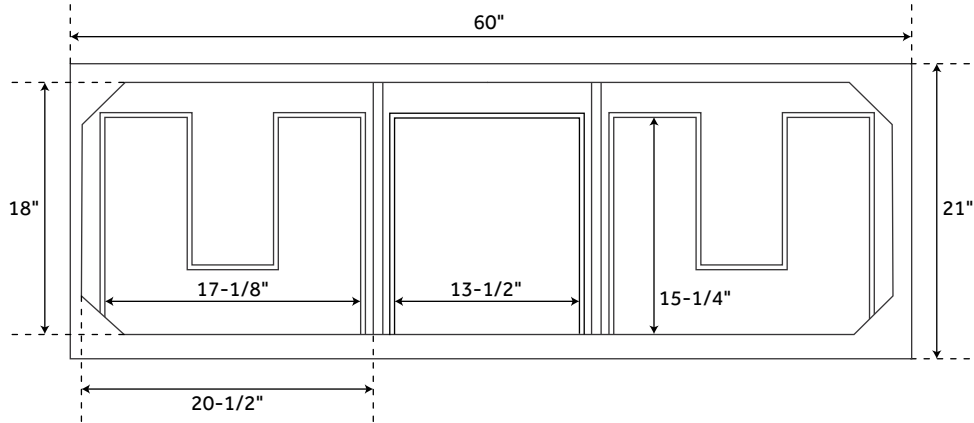

60" SHERFIELD

DOUBLE CONSOLE VANITY

SKU: 446604

FEATURES

Material: Wood
Installation Type: Freestanding
Number of Basins: 2
Number of Drawers: 4
Width: 60"
Depth: 21"
Height: 34-3/8"
Assembly Required: No
Dovetail Drawers: Yes
Hardware Finish: Brushed Nickel
Faucet Centers: Single-Hole
Faucet Included: No
Vanity Top Included: Optional
Vanity Top Depth: 22"
Vanity Top Width: 61"
Mirror Included: Optional