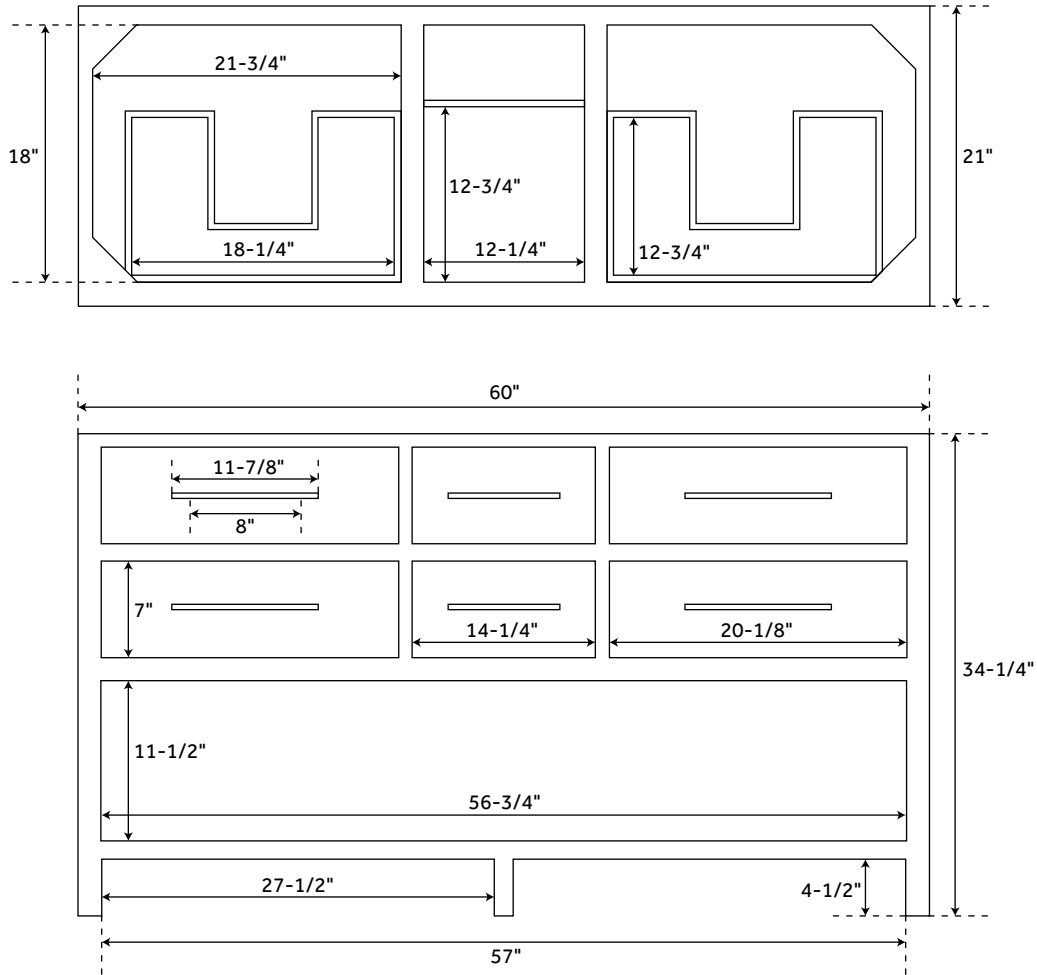

60" ROBERTSON

MAHOGANY CONSOLE DOUBLE VANITY

SKU: 433839, 414644, 414649

FEATURES

Material: Mahogany
Installation Type: Freestanding
Number of Basins: 2
Number of Drawers: 4
Features: Matching Mirror
Width: 60"
Depth: 21"
Height: 34-1/4"
Assembly Required: No
Built-In Adjusters: Yes
Hardware Finish: Satin Brass
Faucet Included: No
Vanity Top Included: Optional
Vanity Top Depth: 22"
Vanity Top Width: 61"
Mirror Included: Optional