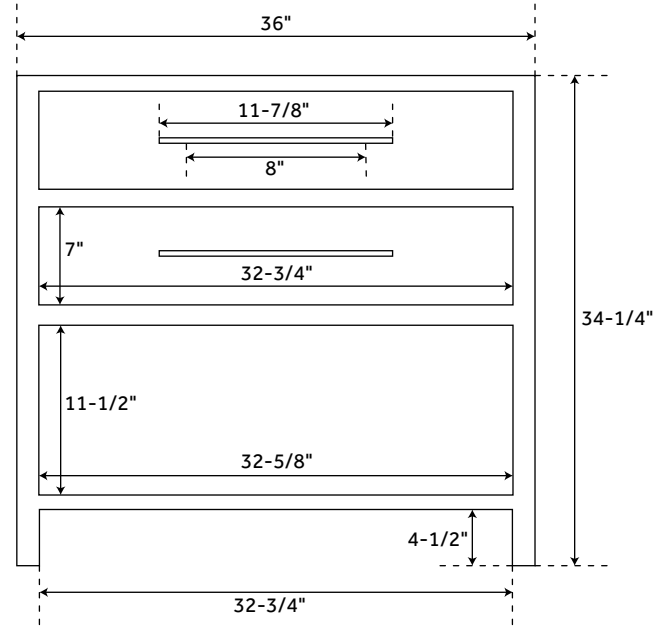

36" ROBERTSON

CONSOLE VANITY

SKU: 433841, 414638, 414640

FEATURES

Product Finish: Midnight Navy Blue
Material: Mahogany
Installation Type: Freestanding
Number of Basins: 1
Number of Drawers: 1
Width: 36"
Depth: 20-7/8"
Height: 34-1/4"
Assembly Required: No
Built-In Adjusters: Yes
Hardware Finish: Satin Brass
Faucet Included: No
Vanity Top Included: Optional
Vanity Top Depth: 22"
Vanity Top Width: 37"
Mirror Included: Optional