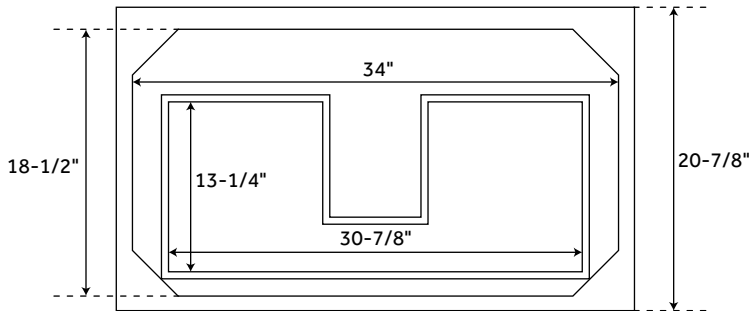

36" ROBERTSON

CONSOLE VANITY

SKU: 433841, 414638, 414640

FEATURES

Product Finish: Midnight Navy Blue
Material: Mahogany
Installation Type: Freestanding
Number of Basins: 1
Number of Drawers: 1
Width: 36"
Depth: 20-7/8"
Height: 34-1/4"
Assembly Required: No
Built-In Adjusters: Yes
Hardware Finish: Satin Brass
Faucet Included: No
Vanity Top Included: Optional
Vanity Top Depth: 22"
Vanity Top Width: 37"
Mirror Included: Optional