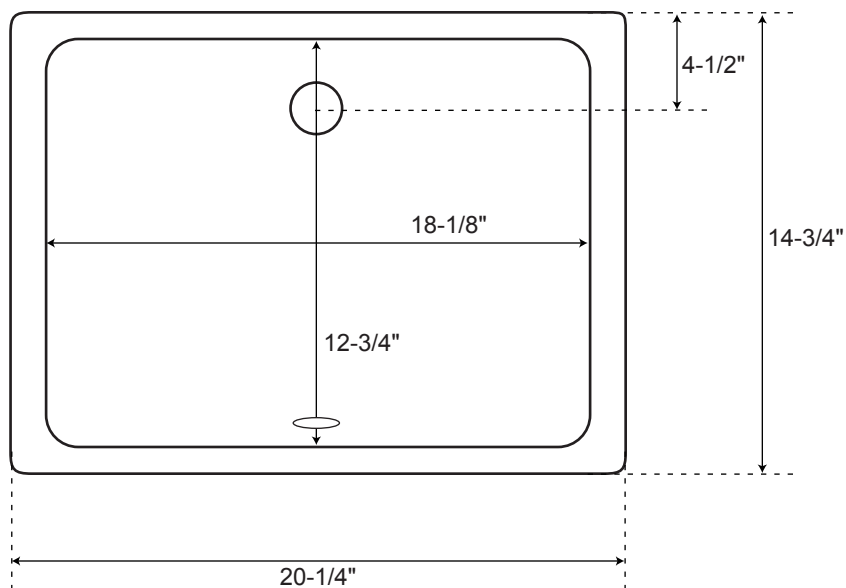

SPECIFICATIONS

Overall Dimensions	20-1/4" L x 14-3/4" W (front to back) x 7-5/8" H
Basin Dimensions	18-1/8" L x 12-3/4" W (front to back)
Water Depth to Rim	5-1/2"
Water Depth to Overflow	4-1/8"
Drain Hole	1-1/2"

Rectangular
Undermount Sink

All measurements are approximate.

Top

Front