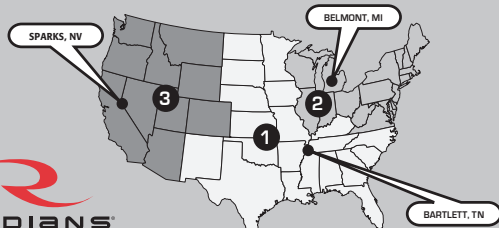

## ST11

**Sizes:**  
M, L, XL, 2X, 3X, 4X, 5X

- Pockets: 1 Upper Left Front
- Materials: 100% Polyester Birds-Eye Mesh
- Colors: Hi-Viz Green, Hi-Viz Orange

imPrinting available

**RADICALLY VISIBLE™**

### THREE STRATEGIC SHIPPING LOCATIONS TO SERVE YOU

**1**  
**TENNESSEE**  
7580 Bartlett Corp. Drive  
Bartlett, TN 38133  
Toll Free 877-RADIANS  
Fax 901-266-2558

**2**  
**MICHIGAN**  
8200 Graphic Drive  
Belmont, MI 49306  
Toll Free 800-483-2462  
Fax 616-866-3615