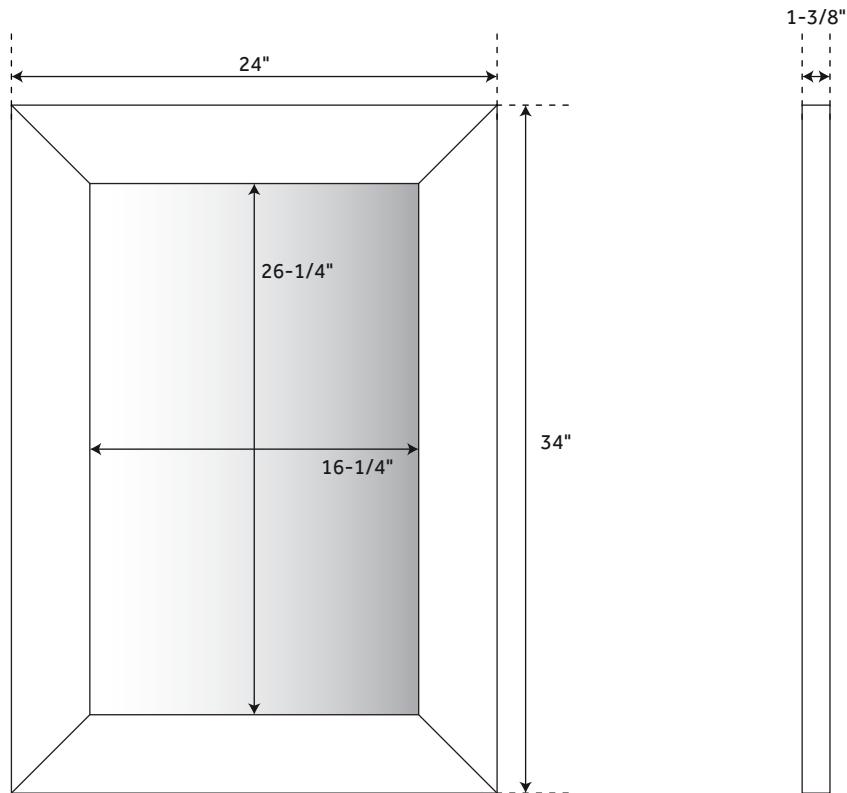

MAYSVILLE

VANITY MIRROR - GRAY WASH

SKU: 949544

FEATURES

Material: Wood

Assembly Required: No

CONTENTS

24" MIRROR PAGE 2

34" MIRROR PAGE 3

REVISED 04/02/2020

24" MAYSVILLE

VANITY MIRROR - GRAY WASH

SKU: 949544

FEATURES

Width: 24"

Height: 34"

Depth: 1-3/8"

Mirror Only Width: 16-1/4"

Mirror Only Height: 26-1/4"

PRODUCT IMAGE

All dimensions and specifications are nominal and may vary. Use actual products for accuracy in critical situations.

PAGE 2

34" MAYSVILLE

VANITY MIRROR - GRAY WASH

SKU: 949544

FEATURES

- Width: 34"
- Height: 34"
- Depth: 1-3/8"
- Mirror Only Width: 26-1/4"
- Mirror Only Height: 26-1/4"

PRODUCT IMAGE

All dimensions and specifications are nominal and may vary. Use actual products for accuracy in critical situations.