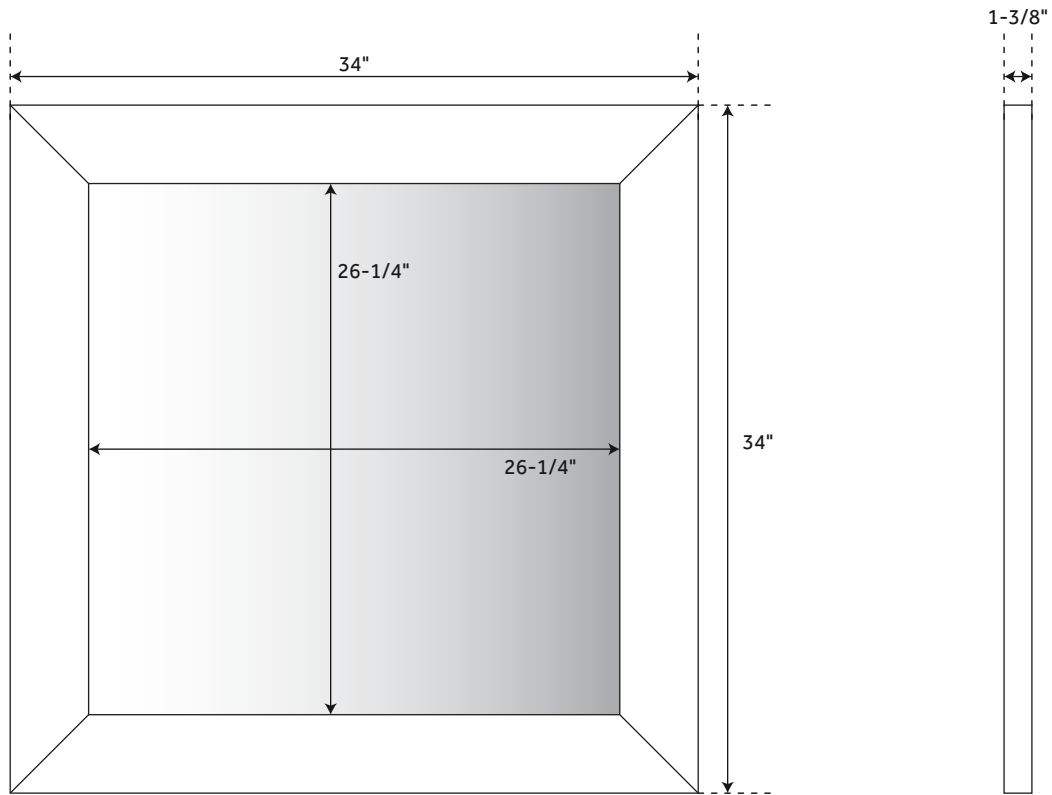

34" MIRROR PAGE 3

REVISED 04/02/2020

24" MAYSVILLE

VANITY MIRROR - GRAY WASH

SKU: 949544

FEATURES

Width: 24"

Height: 34"

Depth: 1-3/8"

Mirror Only Width: 16-1/4"

Mirror Only Height: 26-1/4"

PRODUCT IMAGE

All dimensions and specifications are nominal and may vary. Use actual products for accuracy in critical situations.

PAGE 2

34" MAYSVILLE

VANITY MIRROR - GRAY WASH

SKU: 949544

FEATURES

- Width: 34"
- Height: 34"
- Depth: 1-3/8"
- Mirror Only Width: 26-1/4"
- Mirror Only Height: 26-1/4"

PRODUCT IMAGE

All dimensions and specifications are nominal and may vary. Use actual products for accuracy in critical situations.