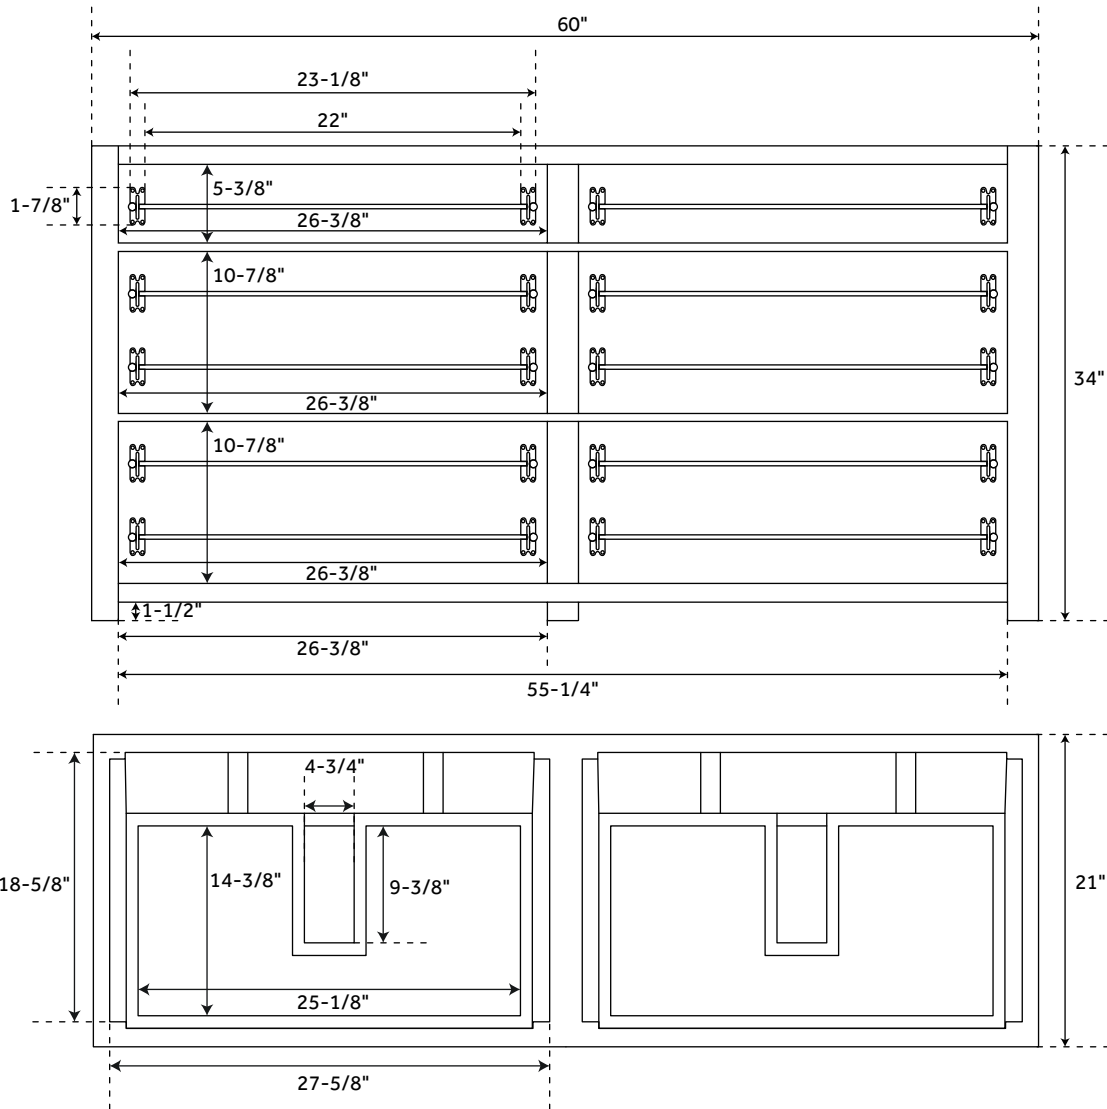

60" MAYSVILLE

WHITE WASHED VANITY

SKU: 450613

FEATURES

Material: Wood
Installation Type: Freestanding
Number of Basins: 2
Number of Drawers: 4
Features: Soft-Close Drawers
Assembly Required: No
Dovetail Drawers: Yes
Faucet Included: No
Vanity Top Included: Optional
Mirror Included: Optional

CONTENTS

60" VANITY PAGE 2

REVISED 03/25/2020

60" MAYSVILLE

WHITE WASHED VANITY

SKU: 450613

FEATURES

Width: 60"
Depth: 21"
Height: 34"

PRODUCT IMAGE

All dimensions and specifications are nominal and may vary. Use actual products for accuracy in critical situations.

PAGE 2