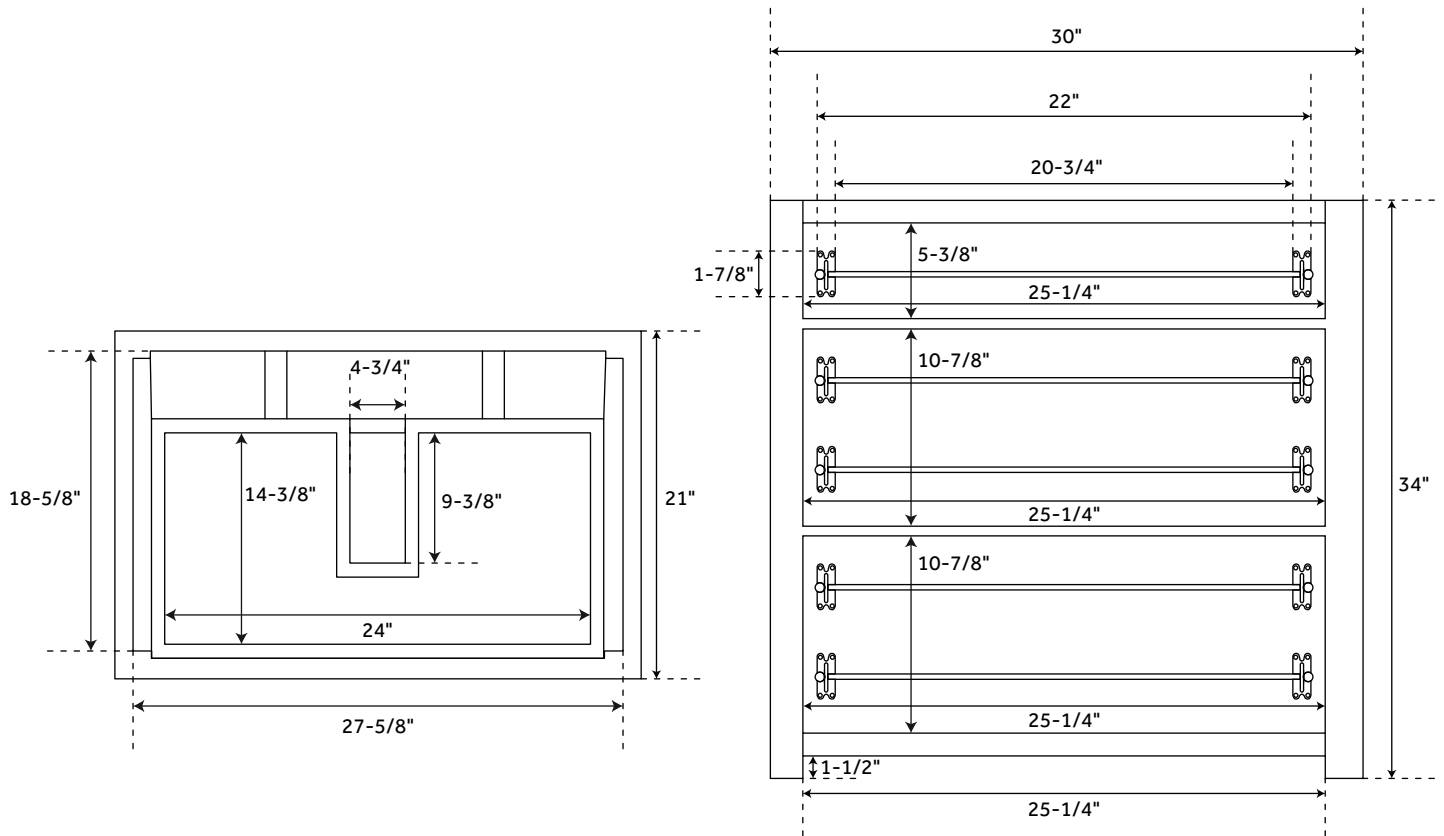

30" MAYSVILLE

GREY WASHED VANITY

SKU: 450608

FEATURES

Material: Wood
Installation Type: Freestanding
Number of Basins: 1
Number of Drawers: 2
Features: Soft-Close Drawers
Assembly Required: No
Dovetail Drawers: Yes
Faucet Included: No
Vanity Top Included: Optional
Mirror Included: Optional

CONTENTS

30" VANITY PAGE 2

REVISED 03/25/2020

30" MAYSVILLE

GREY WASHED VANITY

SKU: 450608

FEATURES

Width: 30"
Depth: 21"
Height: 34"

PRODUCT IMAGE

All dimensions and specifications are nominal and may vary. Use actual products for accuracy in critical situations.

PAGE 2