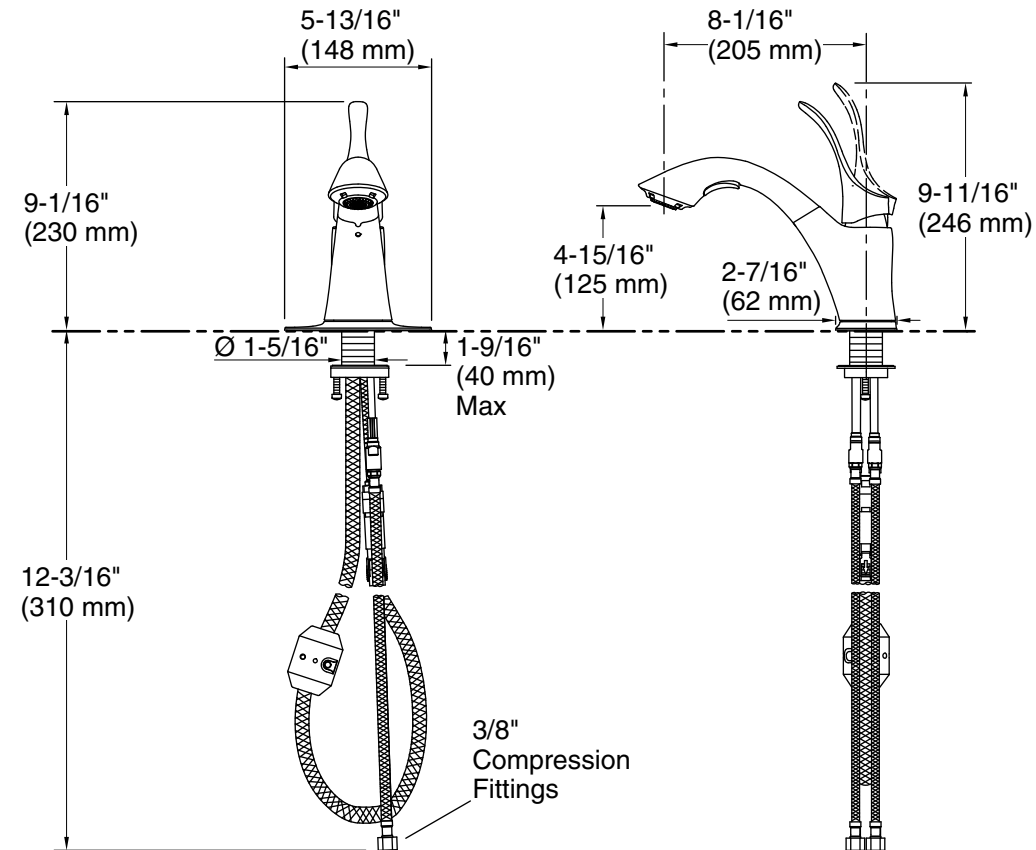

### Installation

- Three-hole installation on 4" centers.
- Flexible supply lines simplify installation.

### Technical Information

All product dimensions are nominal.

### Notes

Install this product according to the installation instructions.

Faucet contains all necessary parts for both single-hole and three-hole installations.