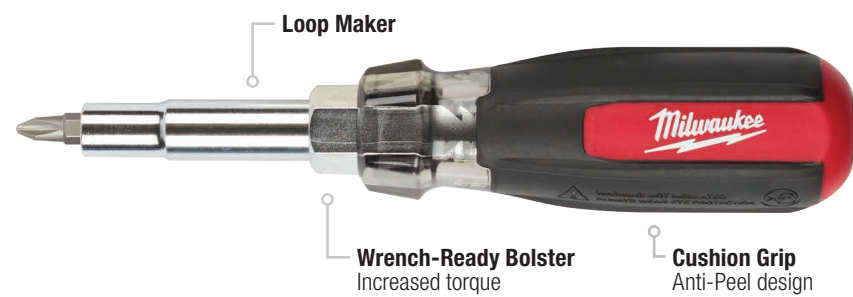

11 IN 1 MULTI-BIT DRIVERS

11in1

Comfortable Tri-Lobe Handle

Model #	Description	Nut Drivers	Bit Types
48-22-2760	11in1 Multi-Bit Driver w/ ECX™	1/4", 5/16", 3/8"	P#1, P#2, SL 3/16", SL 1/4", SQ#1, SQ#2, ECX™#1, ECX™#2
48-22-2761	11in1 Multi-Bit Driver w/ TORX®	1/4", 5/16", 3/8"	P#1, P#2, SL 3/16", SL 1/4", SQ#1, SQ#2, T10, T15

13 IN 1 CUSHION-GRIP SCREWDRIVERS

13in1

ECX™ Bit

Schrader® Valve Core Remover

Model #	Description	Nut Drivers	Bit Types
48-22-2880	13in1 Cushion-Grip Screwdriver with ECX™ Bit	1/4", 5/16", 3/8", 1/2"	P#1, P#2, SL 3/16", SL1/4", SQ#1, SQ#2, ECX™#1, ECX™#2
48-22-2881	13in1 Cushion-Grip Screwdriver with Schrader® Bit	1/4", 5/16", 3/8", 1/2"	P#1, P#2, SL 3/16", SL1/4", SQ#1, SQ#2, Std Schrader®, Large Schrader®

SCREWDRIVERS

HIGH-LEVERAGE HANDLE. MAGNETIC TIP.

Also Available:

Bottle Opener
48-22-2700

Comfortable Tri-Lobe Handle

Model #	Description	Bit Types
48-22-2702	2 Pc Demolition Screwdriver Set	P#2, SL 5/16"
48-22-2706	6 Pc Screwdriver Set	P#1, P#2, SL 3/16", SL 1/4", SL 5/16"
48-22-2708	8 Pc Screwdriver Set w/ ECX™	P#1, P#2, SL 3/16", SL 1/4", SL 5/16", ECX™#1, ECX™#2
48-22-2710	10 Pc Screwdriver Set	P#1, P#2, SL 3/16", SL 1/4", SL 5/16", SQ#1, SQ#2
48-22-2718	8 Pc Screwdriver Set w/ Square	P#1, P#2, SL 3/16", SL 1/4", SL 5/16", SQ#1, SQ#2
48-22-2700	Bottle Opener	