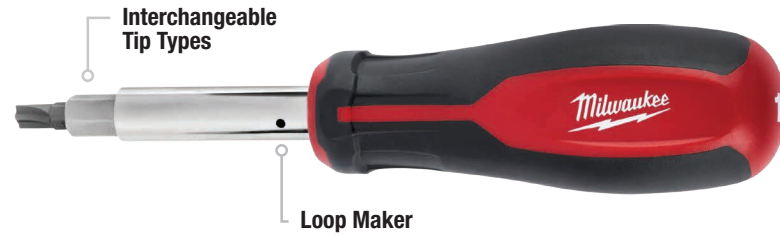

11 IN 1 MULTI-BIT DRIVERS

11in1

Comfortable Tri-Lobe Handle

Model #	Description	Nut Drivers	Bit Types
48-22-2760	11in1 Multi-Bit Driver w/ ECX™	1/4", 5/16", 3/8"	P#1, P#2, SL 3/16", SL 1/4", SQ#1, SQ#2, ECX™#1, ECX™#2
48-22-2761	11in1 Multi-Bit Driver w/ TORX®	1/4", 5/16", 3/8"	P#1, P#2, SL 3/16", SL 1/4", SQ#1, SQ#2, T10, T15

13 IN 1 CUSHION-GRIP SCREWDRIVERS

13in1

ECX™ Bit

Schrader® Valve Core Remover

Model #	Description	Nut Drivers	Bit Types
48-22-2880	13in1 Cushion-Grip Screwdriver with ECX™ Bit	1/4", 5/16", 3/8", 1/2"	P#1, P#2, SL 3/16", SL1/4", SQ#1, SQ#2, ECX™#1, ECX™#2
48-22-2881	13in1 Cushion-Grip Screwdriver with Schrader® Bit	1/4", 5/16", 3/8", 1/2"	P#1, P#2, SL 3/16", SL1/4", SQ#1, SQ#2, Std Schrader®, Large Schrader®

SCREWDRIVERS

HIGH-LEVERAGE HANDLE. MAGNETIC TIP.

Also Available:

Bottle Opener
48-22-2700

Comfortable Tri-Lobe Handle

Model #	Description	Bit Types
48-22-2702	2 Pc Demolition Screwdriver Set	P#2, SL 5/16"
48-22-2706	6 Pc Screwdriver Set	P#1, P#2, SL 3/16", SL 1/4", SL 5/16"
48-22-2708	8 Pc Screwdriver Set w/ ECX™	P#1, P#2, SL 3/16", SL 1/4", SL 5/16", ECX™#1, ECX™#2
48-22-2710	10 Pc Screwdriver Set	P#1, P#2, SL 3/16", SL 1/4", SL 5/16", SQ#1, SQ#2
48-22-2718	8 Pc Screwdriver Set w/ Square	P#1, P#2, SL 3/16", SL 1/4", SL 5/16", SQ#1, SQ#2
48-22-2700	Bottle Opener	