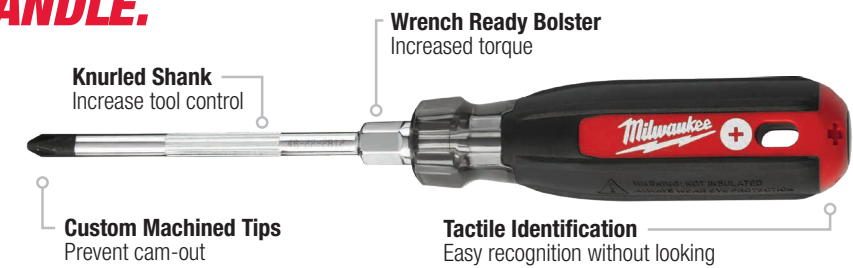

13 IN 1 CUSHION-GRIP SCREWDRIVERS

13in1

ECX™ Bit

Schrader® Valve Core Remover

Model #	Description	Nut Drivers	Bit Types
48-22-2880	13in1 Cushion-Grip Screwdriver with ECX™ Bit	1/4", 5/16", 3/8", 1/2"	P#1, P#2, SL 3/16", SL1/4", SQ#1, SQ#2, ECX™#1, ECX™#2
48-22-2881	13in1 Cushion-Grip Screwdriver with Schrader® Bit	1/4", 5/16", 3/8", 1/2"	P#1, P#2, SL 3/16", SL1/4", SQ#1, SQ#2, Std Schrader®, Large Schrader®

SCREWDRIVERS

HIGH-LEVERAGE HANDLE. MAGNETIC TIP.

Also Available:

Bottle Opener
48-22-2700

Comfortable Tri-Lobe Handle

Model #	Description	Bit Types
48-22-2702	2 Pc Demolition Screwdriver Set	P#2, SL 5/16"
48-22-2706	6 Pc Screwdriver Set	P#1, P#2, SL 3/16", SL 1/4", SL 5/16"
48-22-2708	8 Pc Screwdriver Set w/ ECX™	P#1, P#2, SL 3/16", SL 1/4", SL 5/16", ECX™#1, ECX™#2
48-22-2710	10 Pc Screwdriver Set	P#1, P#2, SL 3/16", SL 1/4", SL 5/16", SQ#1, SQ#2
48-22-2718	8 Pc Screwdriver Set w/ Square	P#1, P#2, SL 3/16", SL 1/4", SL 5/16", SQ#1, SQ#2
48-22-2700	Bottle Opener	

CUSHION-GRIP SCREWDRIVERS

MOST DURABLE HANDLE. PRECISION TIP.

Anti-Peel Design Cushion Grips

Model #	Description	Model #	Description	Model #	Description
48-22-2811	#1 Phillips (3")	48-22-2821	1/4" Slotted (4")	48-22-2841	#1 ECX™ (4")
48-22-2812	#2 Phillips (4")	48-22-2822	5/16" Slotted (6")	48-22-2842	#2 ECX™ (4")
48-22-2813	#3 Phillips (6")	48-22-2824	3/8" Slotted (8")	48-22-2851	#1 Square (3")
48-22-2814	#2 Phillips (10")	48-22-2831	3/16" Cabinet (3")	48-22-2852	#2 Square (4")
48-22-2815	#2 Phillips (6")	48-22-2832	3/16" Cabinet (6")	48-22-2853	#3 Square (6")
	Cushion-Grip Demolition Screwdriver	48-22-2833	3/16" Cabinet (8")	48-22-2884	4 Pc Set
		48-22-2834	1/4" Cabinet (10")	48-22-2886	6 Pc Set