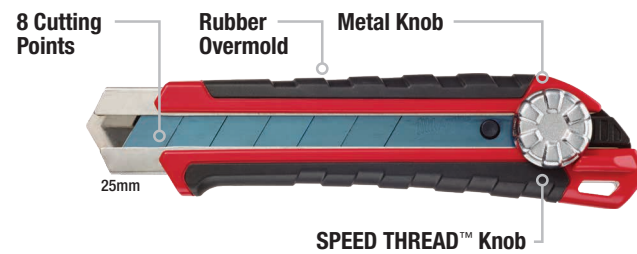

SAFETY UTILITY KNIFE

SAFETY CUTTER

UP TO **5X LONGER LIFE**

2 Blade Positions

Model #	Description
48-22-1915	Safety Utility Knife

Model #	Description
48-22-1916	Safety Cutter

PRECISION SNAP-OFF KNIFE

METAL LOCK
UP TO **10X LONGER LIFE**

Model #	Description
48-22-1960	9mm (A) Precision Snap-Off Knife
48-22-1961	18mm (L) Precision Snap-Off Knife w/ Metal Lock

Model #	Description
48-22-1962	25mm (H) Precision Snap-Off Knife w/ Metal Lock