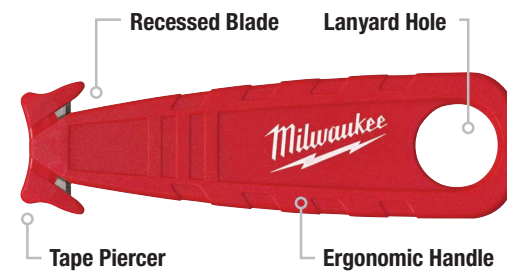

SAFETY UTILITY KNIFE

SAFETY CUTTER

UP TO **5X LONGER LIFE**

2 Blade Positions

Model #	Description
48-22-1915	Safety Utility Knife

Model #	Description
48-22-1916	Safety Cutter

PRECISION SNAP-OFF KNIFE

METAL LOCK
UP TO **10X LONGER LIFE**

Model #	Description
48-22-1960	9mm (A) Precision Snap-Off Knife
48-22-1961	18mm (L) Precision Snap-Off Knife w/ Metal Lock

Model #	Description
48-22-1962	25mm (H) Precision Snap-Off Knife w/ Metal Lock

Description	3 Pc	10 Pc
9mm (A) Precision Snap-Off Replacement Blades	48-22-9309	48-22-9109
18mm (L) Precision Snap-Off Replacement Blades	48-22-9318	48-22-9118
25mm (H) Precision Snap-Off Replacement Blades	48-22-9325	48-22-9125