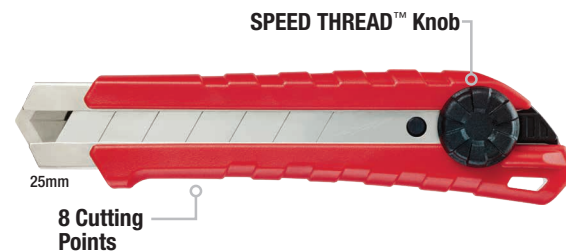

GENERAL PURPOSE SNAP-OFF KNIFE

FASTER BLADE ADJUSTMENT

Model #	Description
48-22-1963	9mm (A) General Purpose Snap-Off Knife
48-22-1964	18mm (L) General Purpose Snap-Off Knife

Model #	Description
48-22-1965	25mm (H) General Purpose Snap-Off Knife

Description	3 Pc	10 Pc
9mm (A) General Purpose Snap-Off Replacement Blades	48-22-1309	48-22-1109
18mm (L) General Purpose Snap-Off Replacement Blades	48-22-1318	48-22-1118
25mm (H) General Purpose Snap-Off Replacement Blades	48-22-1325	48-22-1125