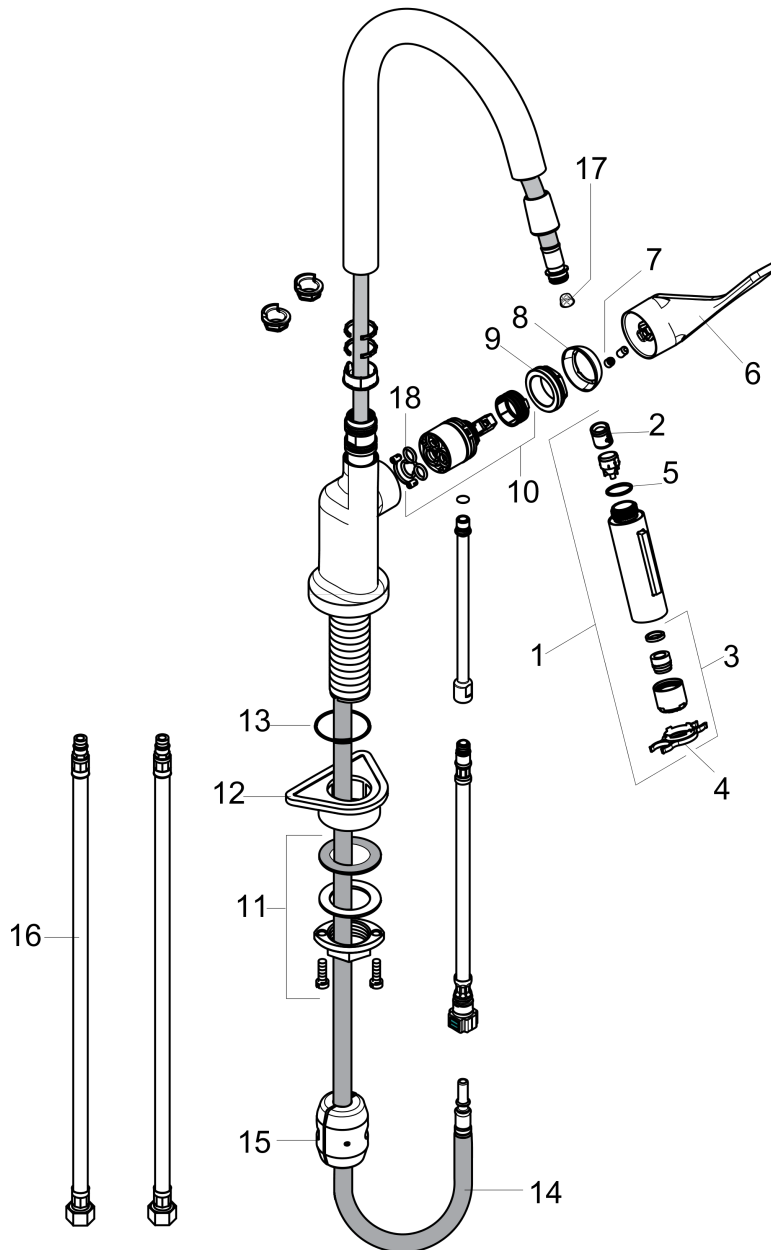

Axor Citterio
Axor Citterio 2-Spray Prep Kitchen Faucet, Pull-Down
 Finishes : **Chrome** Part no. : **39836001**

Description

Features

- Swivel range 360°
- Laminar and needle spray, Needle Spray
- Toggle spray diverter
- MagFit magnetic sprayhead docking
- Flow: 1.75 GPM
- Ceramic cartridge
- 3/8" compression

Item details

List Price \$ 706.00

Technology

Compliance

Product image

Scale drawing

Axor Citterio
Axor Citterio 2-Spray Prep Kitchen Faucet, Pull-Down
Finishes : **Chrome** Part no. : **39836001**

Exploded drawing

Year of production: >09/12

Axor Citterio
Axor Citterio 2-Spray Prep Kitchen Faucet, Pull-Down
 Finishes : **Chrome** Part no. : **39836001**

Spare parts list

Year of production: >09/12

Pos.	Description	Part no.	Price	PU
1	handspray	95908000	-	1
2	set of non return valves DW 15	97350000	-	1
3	aerator laminar M22x1 (15 l/min)	95909000	-	1
4	service tool	95910000	-	1
5	O-ring 18x1,5	98231000	-	1
6	handle	39891000	-	1
7	screw cover	96762000	-	1
8	flange	98603000	-	1
9	nut	97209000	-	1
10	cartridge, assy	92730000	-	1
11	fixing set (Ø 34)	95049000	-	1
12	support	97523000	-	1
13	O-ring 40x3	92634000	-	1
14	hose 1,50 m	88624000	-	1
15	weight	92500000	-	1
16	connection hose 35½" M8x0,75 3/8"	96316001	-	1
17	filter	97735000	-	1
18	seal	95008000	-	1