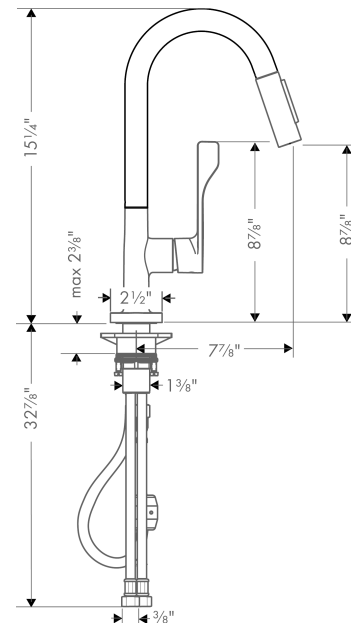

Axor Citterio
Axor Citterio 2-Spray Prep Kitchen Faucet, Pull-Down
 Finishes : **Chrome** Part no. : **39836001**

Description

Features

- Swivel range 360°
- Laminar and needle spray, Needle Spray
- Toggle spray diverter
- MagFit magnetic sprayhead docking
- Flow: 1.75 GPM
- Ceramic cartridge
- 3/8" compression

Item details

List Price \$ 706.00

Technology

Compliance

Product image

Scale drawing

Axor Citterio
Axor Citterio 2-Spray Prep Kitchen Faucet, Pull-Down
Finishes : **Chrome** Part no. : **39836001**

Exploded drawing

Year of production: >09/12

Axor Citterio
Axor Citterio 2-Spray Prep Kitchen Faucet, Pull-Down
 Finishes : **Chrome** Part no. : **39836001**

Spare parts list

Year of production: >09/12

Pos.	Description	Part no.	Price	PU
1	handspray	95908000	-	1
2	set of non return valves DW 15	97350000	-	1
3	aerator laminar M22x1 (15 l/min)	95909000	-	1
4	service tool	95910000	-	1
5	O-ring 18x1,5	98231000	-	1
6	handle	39891000	-	1
7	screw cover	96762000	-	1
8	flange	98603000	-	1
9	nut	97209000	-	1
10	cartridge, assy	92730000	-	1
11	fixing set (Ø 34)	95049000	-	1
12	support	97523000	-	1
13	O-ring 40x3	92634000	-	1
14	hose 1,50 m	88624000	-	1
15	weight	92500000	-	1
16	connection hose 35½" M8x0,75 3/8"	96316001	-	1
17	filter	97735000	-	1
18	seal	95008000	-	1