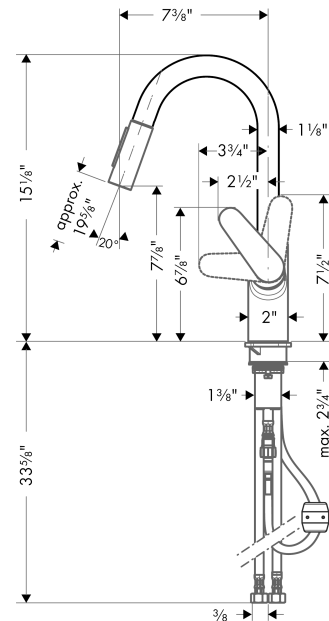

Focus

Focus 2-Spray HighArc Prep Kitchen Faucet, Pull-Down

Finishes : **Chrome** Part no. : **04506001**

Description

Features

- Swivel range 150°
- Laminar and needle spray
- Toggle spray diverter
- MagFit magnetic sprayhead docking
- Flow: 1.75 GPM
- Ceramic cartridge
- 3/8" compression

Optional accessories

- Focus Bar Faucet (#04507USA)

Item details

List Price \$ 414.00

Technology

Compliance

Product image

Scale drawing

Focus

Focus 2-Spray HighArc Prep Kitchen Faucet, Pull-Down

Finishes : **Chrome** Part no. : **04506001**

Exploded drawing

Year of production: >01/14

Focus
Focus 2-Spray HighArc Prep Kitchen Faucet, Pull-Down

 Finishes : **Chrome** Part no. : **04506001**

Spare parts list

Year of production: >01/14

Pos.	Description	Part no.	Price	PU
1	screw cover	96338000	-	1
2	nut	97209000	-	1
3	cartridge, assy	92730000	-	1
4	seal	95008000	-	1
5	support	97523000	-	1
6	fixing set (Ø 34)	95049000	-	1
7	weight	98551000	-	1
8	hose 1,50 m	88624000	-	1
9	connection hose 35½" M8x0,75 3/8"	96316001	-	1
10	set of non return valves DW 15	97350000	-	1
11	filter	97735000	-	1
12	O-ring 11x2	98127000	-	1
13	handle	98460000	-	1
14	flange	95498000	-	1
15	locking screw for handle	95140000	-	1
16	connection hose 600 mm M10x1	95561000	-	1
17	aerator laminar M22x1 (15 l/min)	95909000	-	1
18	service tool	95910000	-	1
19	O-ring 20x1	98140000	-	1
20	O-ring 18x1,5	98231000	-	1
21	non return valve	95340000	-	1
a	handspray	98459001	-	1