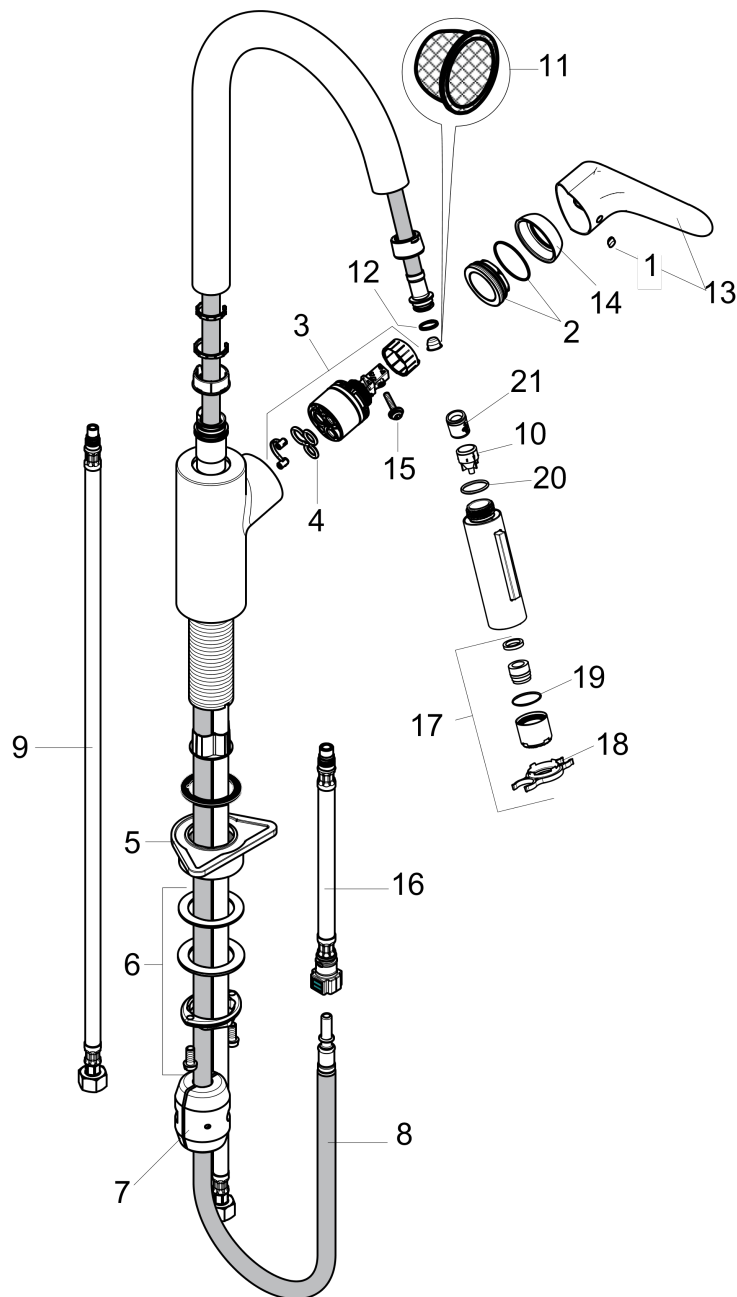

Focus

Focus 2-Spray HighArc Prep Kitchen Faucet, Pull-Down

Finishes : **Chrome** Part no. : **04506001**

Description

Features

- Swivel range 150°
- Laminar and needle spray
- Toggle spray diverter
- MagFit magnetic sprayhead docking
- Flow: 1.75 GPM
- Ceramic cartridge
- 3/8" compression

Focus

Focus 2-Spray HighArc Prep Kitchen Faucet, Pull-Down

Finishes : **Chrome** Part no. : **04506001**

Exploded drawing

Year of production: >01/14

Focus
Focus 2-Spray HighArc Prep Kitchen Faucet, Pull-Down

 Finishes : **Chrome** Part no. : **04506001**

Spare parts list

Year of production: >01/14

Pos.	Description	Part no.	Price	PU
1	screw cover	96338000	-	1
2	nut	97209000	-	1
3	cartridge, assy	92730000	-	1
4	seal	95008000	-	1
5	support	97523000	-	1
6	fixing set (Ø 34)	95049000	-	1
7	weight	98551000	-	1
8	hose 1,50 m	88624000	-	1
9	connection hose 35½" M8x0,75 3/8"	96316001	-	1
10	set of non return valves DW 15	97350000	-	1
11	filter	97735000	-	1
12	O-ring 11x2	98127000	-	1
13	handle	98460000	-	1
14	flange	95498000	-	1
15	locking screw for handle	95140000	-	1
16	connection hose 600 mm M10x1	95561000	-	1
17	aerator laminar M22x1 (15 l/min)	95909000	-	1
18	service tool	95910000	-	1
19	O-ring 20x1	98140000	-	1
20	O-ring 18x1,5	98231000	-	1
21	non return valve	95340000	-	1
a	handspray	98459001	-	1