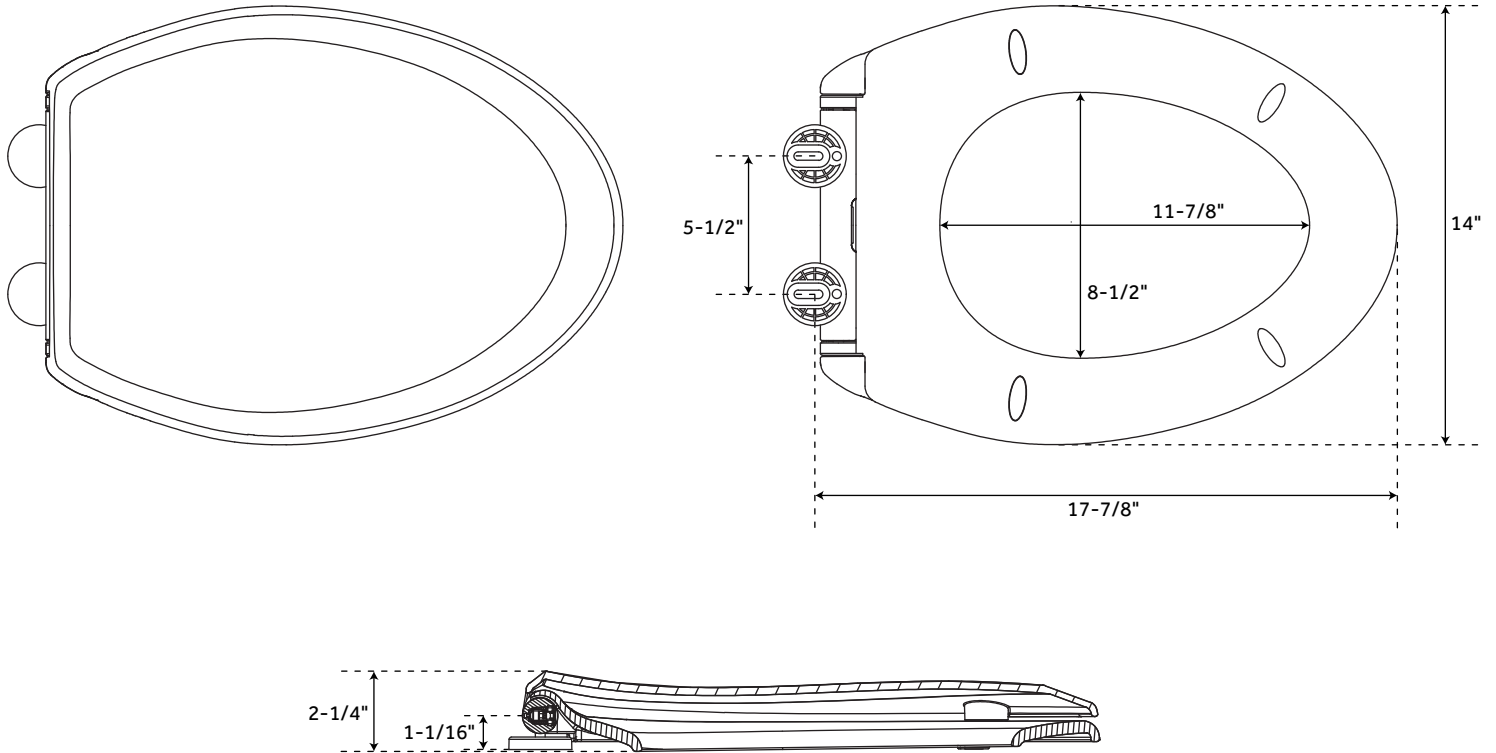

TRADITIONAL

ULTRA SLIM EASY CLEAN TOILET SEAT - ELONGATED BOWL

SKU: 948379

FEATURES

Bowl Shape: Elongated
Length: 14"
Width: 17-7/8"
Height: 2-1/4"

SIGNATURE HARDWARE LIFETIME WARRANTY

See website for warranty information

All dimensions and specifications are nominal and may vary. Use actual products for accuracy in critical situations.

REVISED 09/05/2019
CODE: SHTSEZ200BS / SHTSEZ200WH