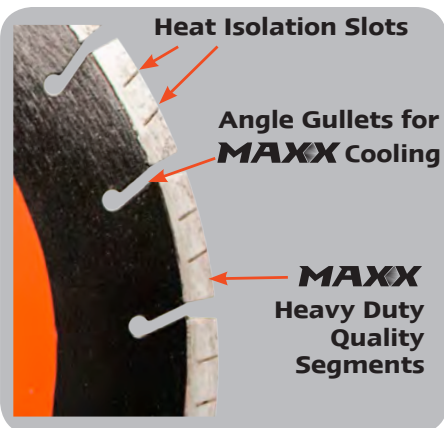

MAXIMIZE YOUR PERFORMANCE

Heavy Duty Orange MAXX

Offering the same Heavy Duty Orange quality that you've grown to trust with an even longer life and faster cutting performance.

MAXX LIFE

Longest lasting blade

MAXX SAVINGS

Lasts many times longer than other blades = profits

MAXX PRODUCTIVITY

Available in all the high speed bonds that cut general purpose concrete, reinforced concrete, brick, block and more

H7H	
SIZE	Cat #
10" x .110 x 1"	11421
12" x .110 x UNV	53729
12" x .125 x UNV	53733
14" x .110 x UNV	53737
14" x .125 x UNV	53741
14" x .235 x 1"	11546
16" x .125 x UNV	91045
18" x .125 x 1"	11555
20" x .125 x 1"	11560