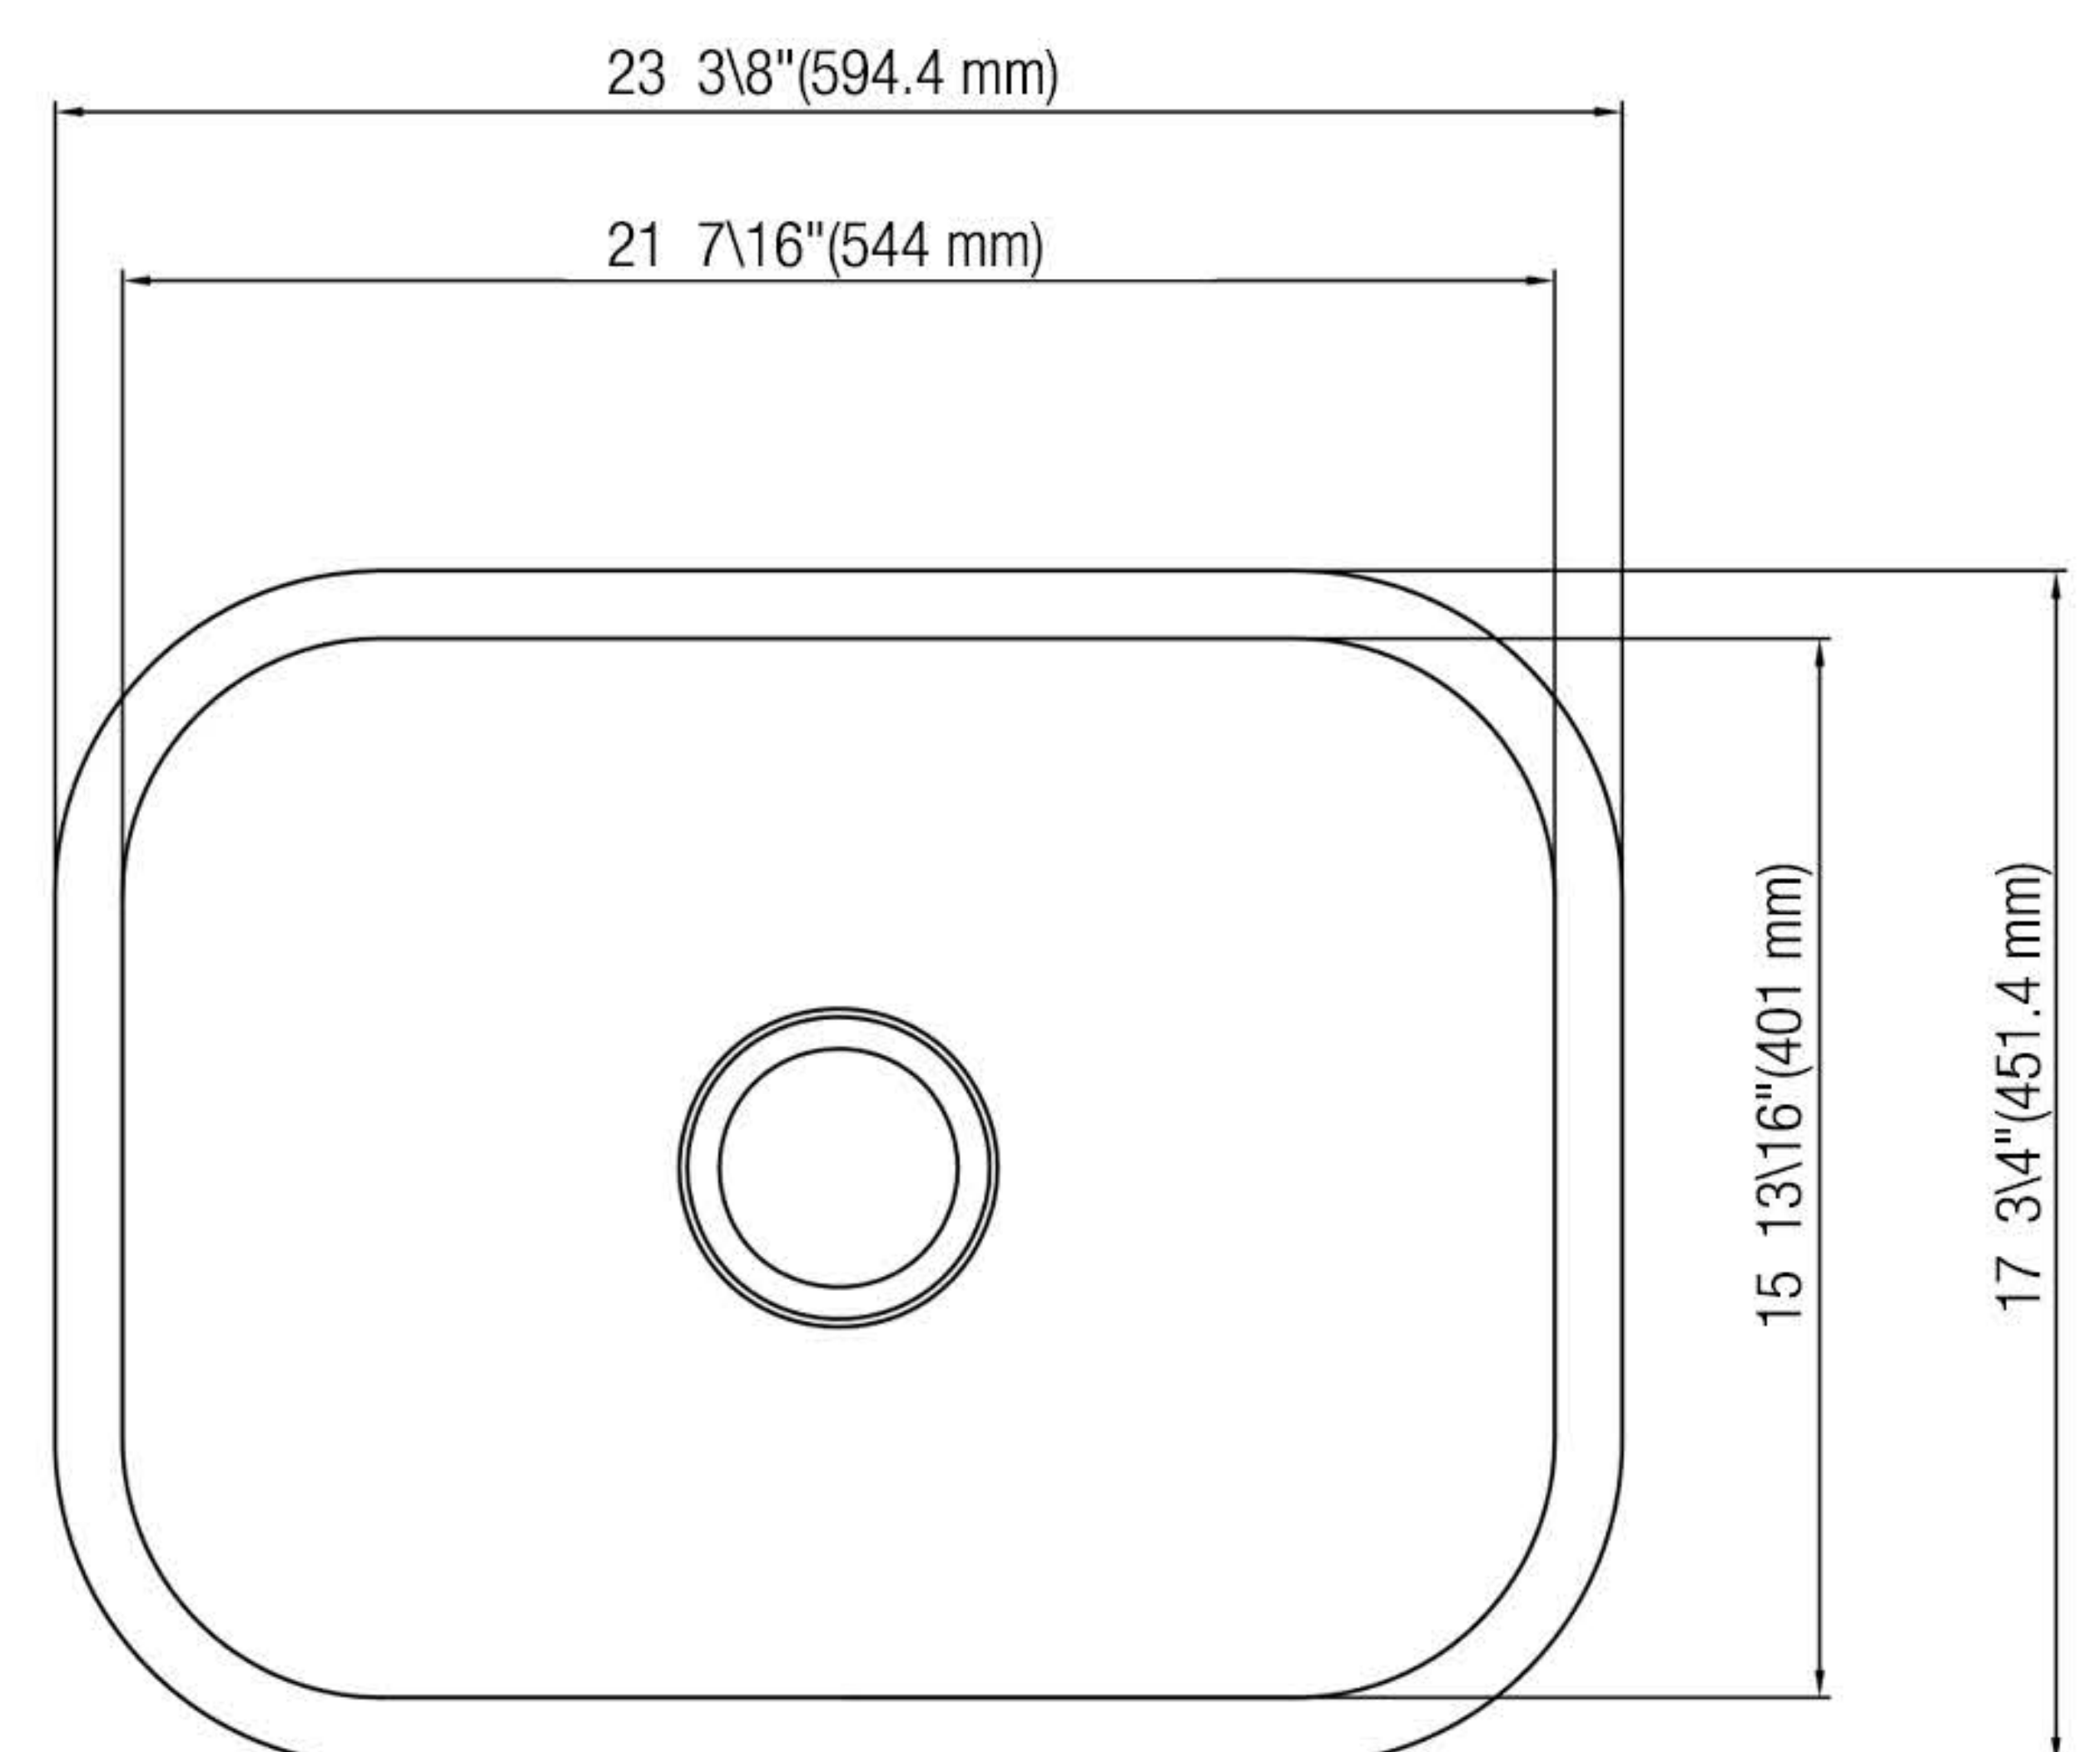

PFUC301A

Stainless Steel Sinks Plomosa Series

Product Features

- 18 gauge stainless steel
- Undermount
- Sink clips included
- Overall size: 23-3/8" X 17-3/4"
- Bowl size: 21-7/16" X 15-13/16"
- Bowl depth: 8"
- Drain diameter: 3-1/2"
- Under spray coating and pads for sound deadening and insulation

PFUC301A

Model Numbers

PFUC301A 23-3/8" X 17-3/4" 18GA 8" 1B SS SINK - 100 pack

Product Specifications

Warranty and Codes

This PROFLO stainless steel sink carries a limited lifetime warranty. In an effort to continually improve our products, we will make design changes from time to time. We reserve the right to ship newly designed product to fill any order unless it is agreed to in writing to do otherwise.