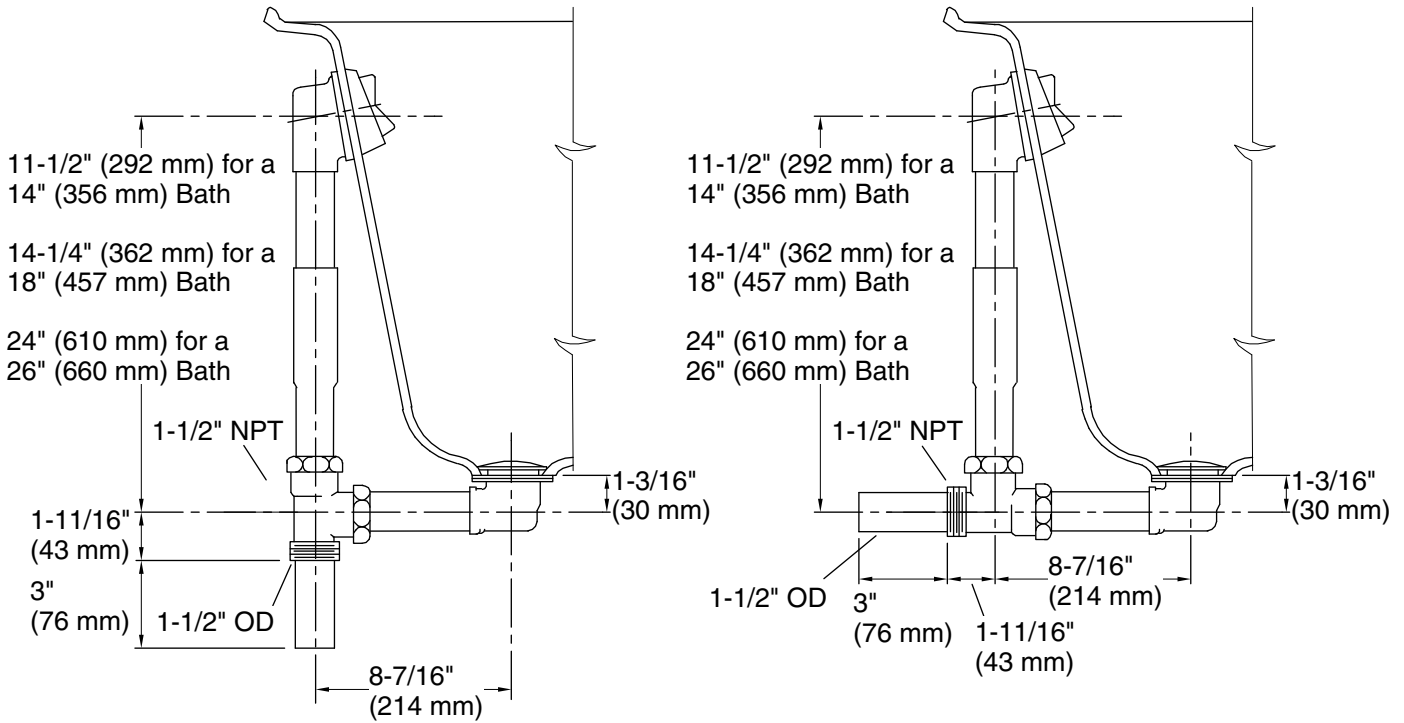

Features

- Adjustable trip lever pop-up drain.
- 8-3/4" (222 mm) x 3-11/16" (940 mm) x 20-7/8" (530 mm)

Material

- 17-gauge brass construction.
- Brass tailpiece.

Installation

- 1-1/2" connection.
- Above- or through-floor.

Technical Information

All product dimensions are nominal.

Notes

Measure your actual product for roughing-in details.

Install this product according to the installation guide.