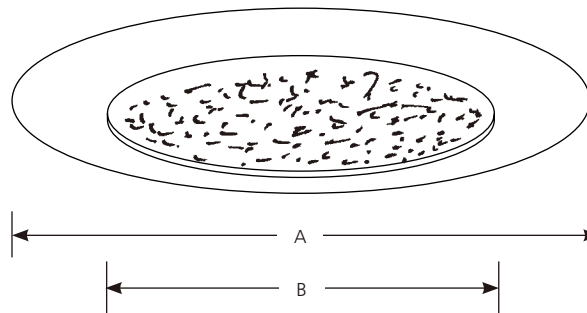

Incandescent

**6" Flat Albalite with Reflector
IC & Non-IC**

Recessed

Type _____
-60
P8008

Catalog No.	Finish	Dimensions (Inches)	
	White Glass, Non-Metallic Flange	A	B
P8008	-60	7-3/4	5-3/16

Lamp Wattage

Housing	IC	Non-IC
P87-AT	N/A	60A19, 75wPAR30 SN
P87-ATQC	N/A	60A19, 75wPAR30 SN
P187-TG	N/A	60A19, 75wPAR30 SN

Specifications:

Flange

- Bright white molded in color
- No light leaks around trim flange
- Covers irregular ceiling openings

- Flat Albalite glass: 5-7/16" dia. x 3/32" ht.

Labels

- UL-CUL wet location listed

Trim

- Built-in bracket to accept Trim-Lok spring
- Trim-Lok action forces trim to fit snugly against the ceiling
- Socket mounts to trim for optimum performance and consistent lamp position

Lens

Progress Lighting
701 Millennium Blvd.
Greenville, South Carolina
29607

Lens

- Flat Albalite glass: 5-7/16" dia. x 3/32" ht.

Labels

- UL-CUL wet location listed

Progress Lighting
701 Millennium Blvd.
Greenville, South Carolina
29607

www.progresslighting.com
Patent# 5,758,960