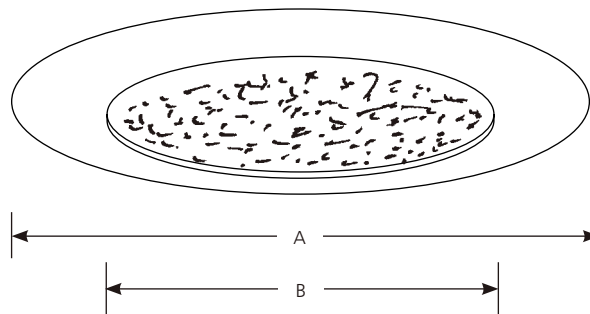

Specifications:

Flange

- Bright white molded in color
- No light leaks around trim flange
- Covers irregular ceiling openings

- Flat Albalite glass: 5-7/16" dia. x 3/32" ht.

Labels

- UL-CUL wet location listed

Trim

- Built-in bracket to accept Trim-Lok spring
- Trim-Lok action forces trim to fit snugly against the ceiling
- Socket mounts to trim for optimum performance and consistent lamp position

Lens

Progress Lighting
701 Millennium Blvd.
Greenville, South Carolina
29607

www.progresslighting.com
Patent# 5,758,960

Compact Fluorescent

**6" Flat Albalite Shower Light
with Reflector
IC & Non-IC**

Recessed

Type _____
-60
P8008

Catalog No.	Finish White Glass, Non-Metallic Flange	Dimensions (Inches)	
		A	B
P8008	-60	7-3/4	5-3/16

Lens

- Flat Albalite glass: 5-7/16" dia. x 3/32" ht.

Labels

- UL-CUL wet location listed

Progress Lighting
701 Millennium Blvd.
Greenville, South Carolina
29607

www.progresslighting.com
Patent# 5,758,960