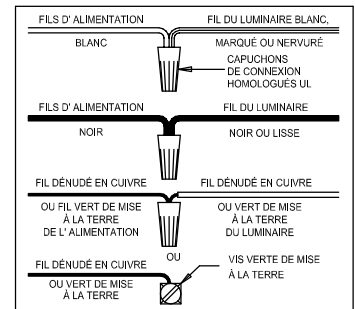

Instructions d'Assemblage et Installation

MISE EN GARDE: Lire les instructions avec soin et couper le courant au disjoncteur central avant de commencer l'installation.

AVERTISSEMENT - S'il y a d'autres mécanismes régulateurs qui s'emploient avec ce dispositif, suivre soigneusement les instructions pour satisfaire aux exigences NEC. Si vous avez des questions, consulter un électricien qualifié.

AVERTISSEMENT - Ce produit contient des composants chimiques qui selon L'état de Californie provoquent un cancer, des infirmités de naissance et (ou) du mal au système reproductif. Il faut laver les mains soigneusement après avoir installé, manipulé, nettoyé, ou autrement touché ce produit.

MISE EN GARDE - Le verre est toujours fragile; maniez le(s) composant(s) et/ou l' (les) ampoule(s) avec prudence.