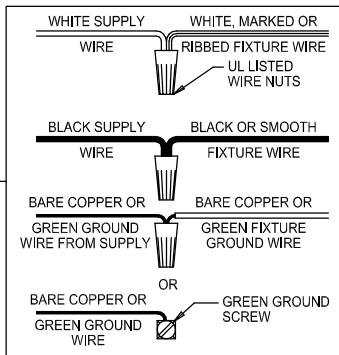

CAUTION: Read instructions carefully and turn electricity off at main circuit breaker panel before beginning installation.

710030

WARNING - If any Special Control Devices are used with this Fixture, Follow the Instructions Carefully to assure full compliance with N.E.C. requirements. If there are any questions, contact a Qualified Electrical Contractor.
WARNING - This product contains chemicals known to the State of California to cause cancer, birth defects and /or other reproductive harm. Thoroughly wash hands after installing, handling, cleaning, or otherwise touching this product.
CAUTION - All glass is fragile, use care when handling Glass component(s) and or Lamp(s).

CANOPY MOUNTING & WIRE CONNECTION ASSEMBLY STEPS:

1. D,E → A
2. Q → D
3. B,A → C
4. F → G
5. H,J → D

FIXTURE ASSEMBLY STEPS:

1. N → M
2. P → K

B, C, G & P
 (NOT FURNISHED)
 (NON FOURNIE)
 (NO INCLUIDA)

Instructions d'Assemblage et Installation

MISE EN GARDE: Lire les instructions avec soin et couper le courant au disjoncteur central avant de commencer l'installation.

AVERTISSEMENT - S'il y a d'autres mécanismes régulateurs qui s'emploient avec ce dispositif, suivre soigneusement les instructions pour satisfaire aux exigences NEC. Si vous avez des questions, consulter un électricien qualifié.