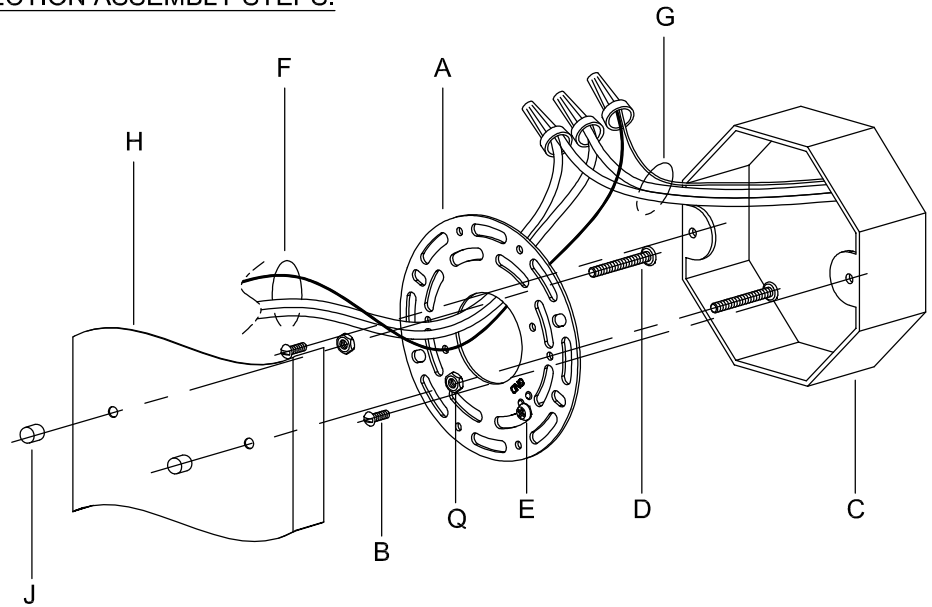

CAUTION: Read instructions carefully and turn electricity off at main circuit breaker panel before beginning installation.

710030

WARNING - If any Special Control Devices are used with this Fixture, Follow the Instructions Carefully to assure full compliance with N.E.C. requirements. If there are any questions, contact a Qualified Electrical Contractor.
WARNING - This product contains chemicals known to the State of California to cause cancer, birth defects and /or other reproductive harm. Thoroughly wash hands after installing, handling, cleaning, or otherwise touching this product.
CAUTION - All glass is fragile, use care when handling Glass component(s) and or Lamp(s).

CANOPY MOUNTING & WIRE CONNECTION ASSEMBLY STEPS:

1. D,E → A
2. Q → D
3. B,A → C
4. F → G
5. H,J → D

FIXTURE ASSEMBLY STEPS:

1. N → M
2. P → K

B, C, G & P
 (NOT FURNISHED)
 (NON FOURNIE)
 (NO INCLUIDA)

Instructions d'Assemblage et Installation