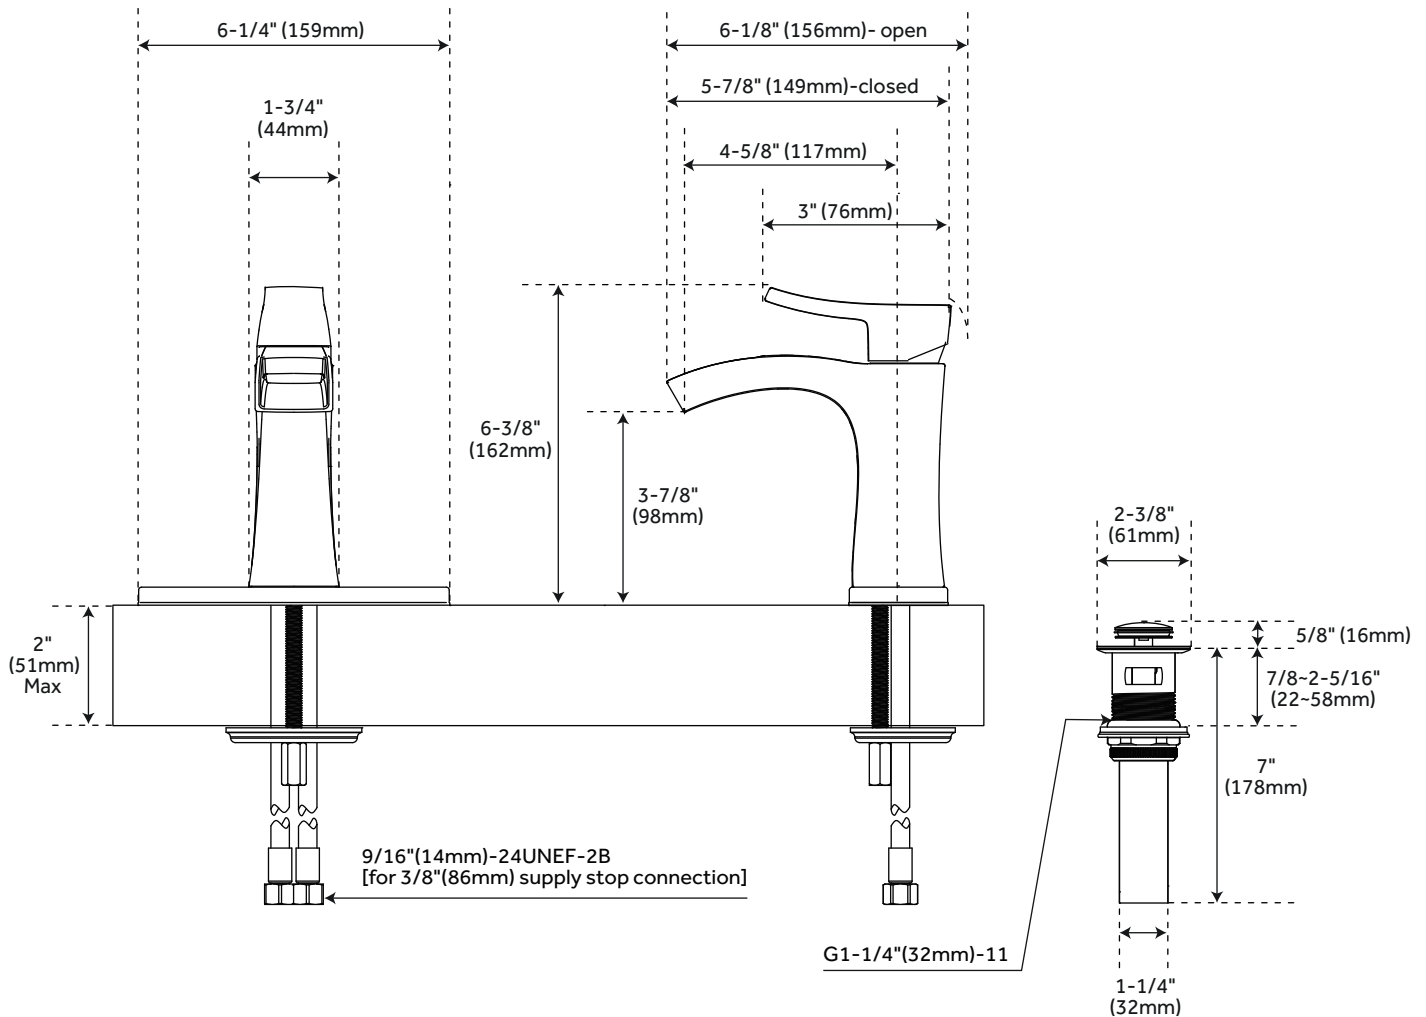

### FEATURES

Design: Modern

Drain is only compatible with sinks that have an overflow.

Included deck plate converts faucet from a single-hole installation to a 4" centerset spread.

### FEATURES

Installation Type: Single-Hole  
 Max. Countertop Thickness: 2"  
 Faucet Centers: Single-Hole  
 Handle Type: Lever  
 Faucet Material: Brass  
 Length: 6-1/4"  
 Width: 5-7/8"  
 Height: 6-3/8"  
 Height To Spout: 3-7/8"  
 Spout Reach: 4-5/8"  
 Base Plate Length: 6-1/4"  
 Base Plate Width: 2"  
 Handle Length: 3"  
 Height to Bottom of Handle: 6-1/8"  
 Ceramic Disc Cartridges: Yes  
 Hot and Cold Indicators: No  
 IPS: 1/2"  
 Drain Included: Yes  
 Overflow Hole: Yes  
 Fits Drain Hole Size: 1-1/2"  
 Maximum Flow Rate: 1.2 gpm (gallons per minute)