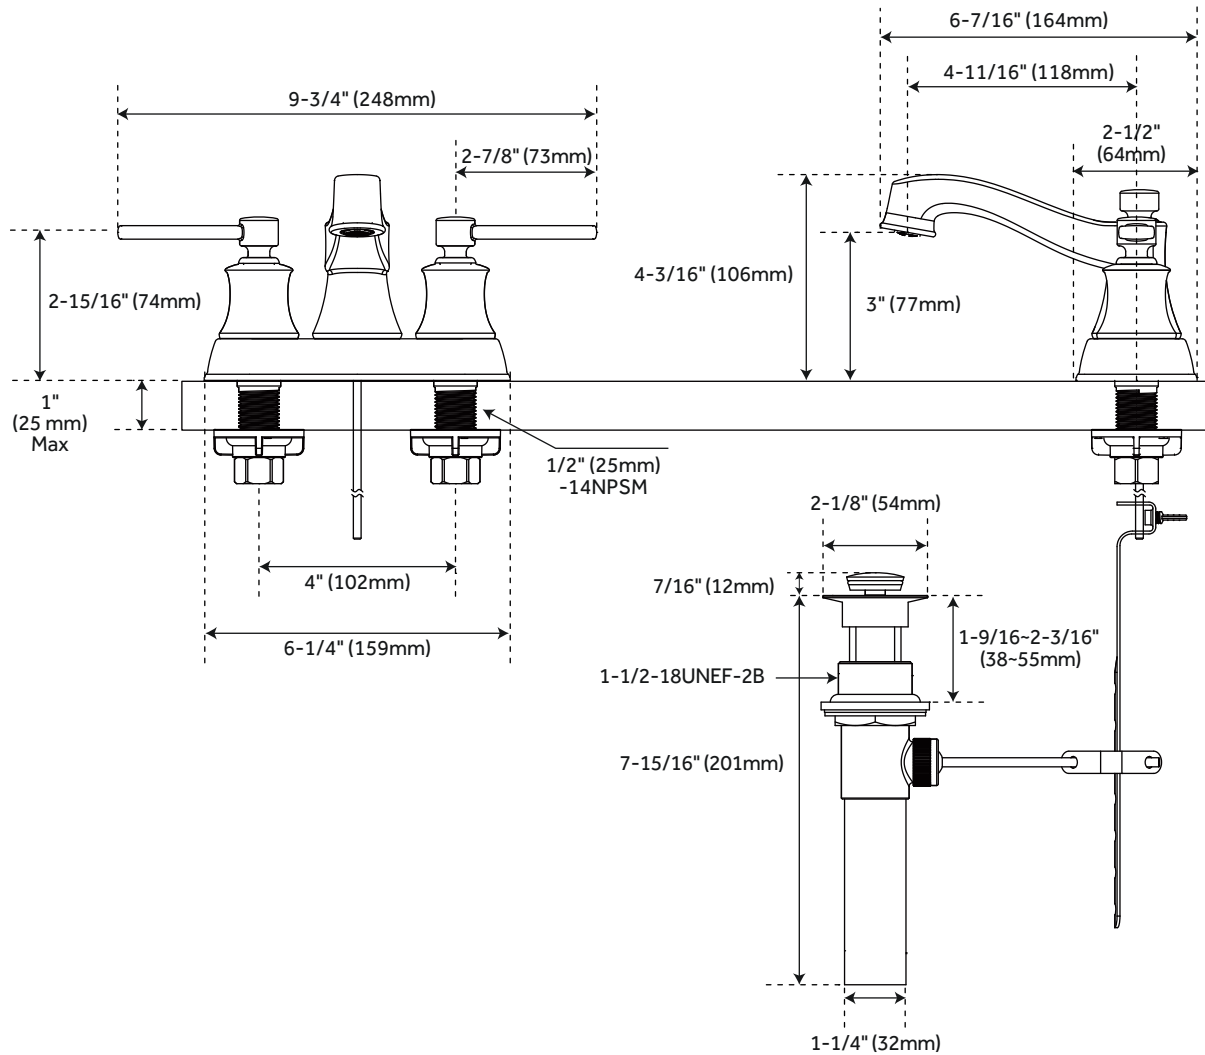

PENDLETON

CENTERSET BATHROOM FAUCET

SKU: 948568

FEATURES

Design: Modern

Drain is Only Compatible with Sinks That Have an Overflow

SIGNATURE HARDWARE Lifetime Warranty

See website for detailed warranty information.

CONTENTS

FAUCET PAGE 2

REVISED 07/30/2020

PENDLETON

CENTERSET BATHROOM FAUCET

SKU: 948568

FEATURES

Installation Type: Centerset
 Max. Countertop Thickness: 1"
 Faucet Centers: 4"
 Handle Type: Lever
 Faucet Material: Brass
 Length: 9-3/4"
 Width: 6-7/16"
 Height: 4-3/16"
 Height To Spout: 3"
 Spout Reach: 4-11/16"
 Base Plate Length: 6-1/4"
 Base Plate Width: 2-1/2"
 Handle Length: 2-7/8"
 Height to Bottom of Handle: 2-15/16"
 Ceramic Disc Cartridges: Yes
 Hot and Cold Indicators: No
 IPS: 5/16"
 Drain Included: Yes
 Overflow Hole: Yes
 Fits Drain Hole Size: 1-1/2"
 Maximum Flow Rate: 1.2 gpm (gallons per minute)

See website for warranty information

All dimensions and specifications are nominal and may vary. Use actual products for accuracy in critical situations.

PAGE 2

CODE: SHWSCPT400BN, SHWSCPT400PN
 SHWSCPT400CP