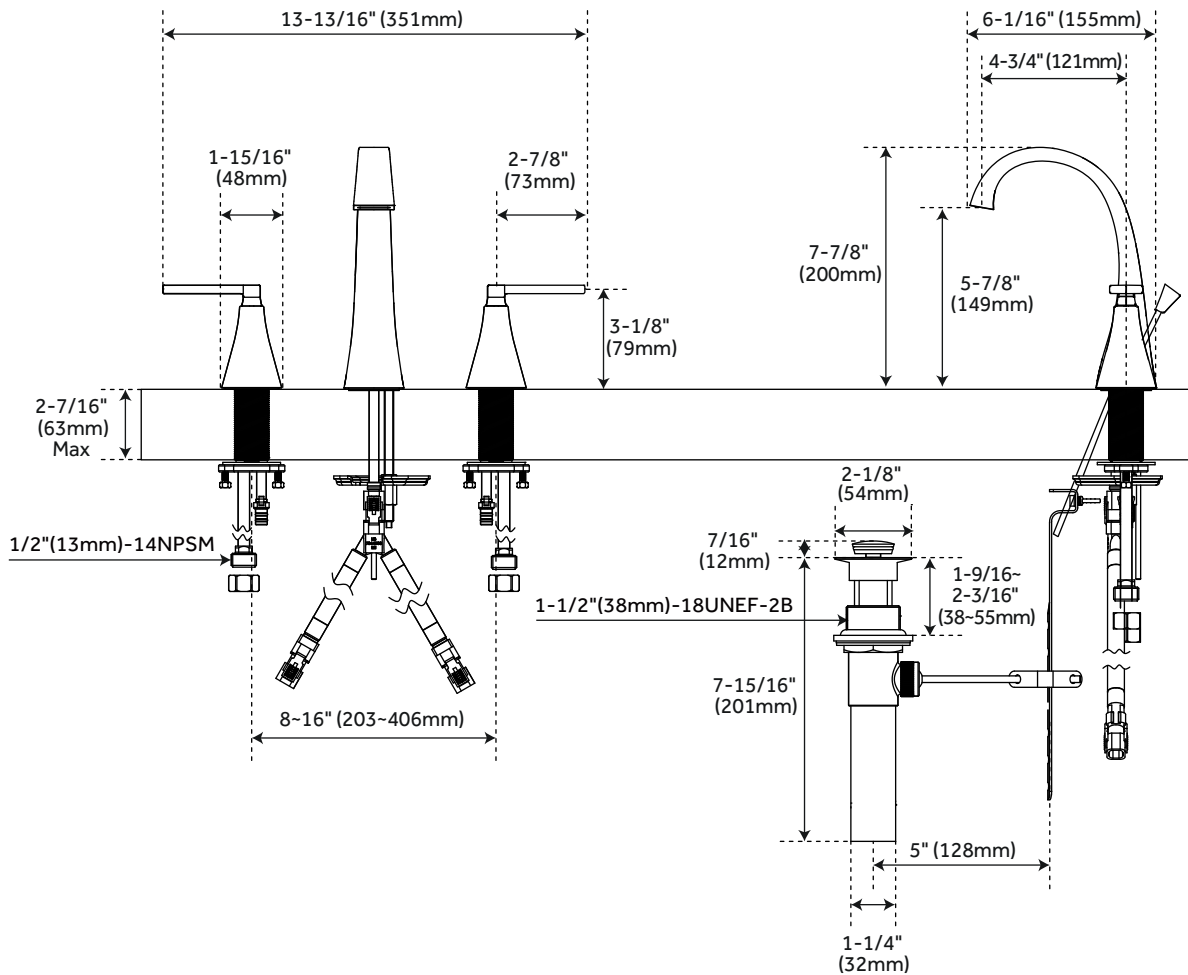

### FEATURES

Installation Type: Widespread  
 Max. Countertop Thickness: 2-7/16"  
 Faucet Centers: 8"  
 Handle Type: Lever  
 Features: ADA Compliant  
 Faucet Material: Brass  
 Length: 13-13/16"  
 Width: 6-1/16"  
 Height: 7-7/8"  
 Height To Spout: 5-7/8"  
 Spout Reach: 4-3/4"  
 Base Plate Length: 1-15/16"  
 Base Plate Width: 1-15/16"  
 Handle Length: 2-7/8"  
 Height to Bottom of Handle: 3-1/8"  
 Ceramic Disc Cartridges: Yes  
 Hot and Cold Indicators: No  
 IPS: 1/2"  
 Drain Included: Yes  
 Overflow Hole: Yes  
 Fits Drain Hole Size: 1-1/2"  
 Maximum Flow Rate: 1.2 gpm (gallons per minute)