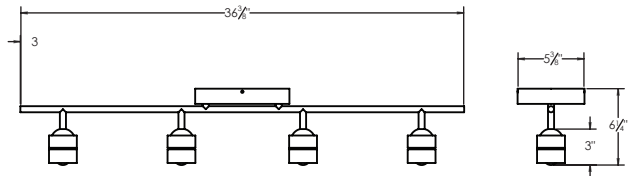

## Ordering Information:

Polished Chrome	Satin Nickel	Qty.	Source Lumens	L	W	H
CRRF4400L30PC	CRRF4400L30SN	25W	1600	36-3/8"	5-3/8"	6-1/4"
	CRRF6400L30SN	42W	2400	55-1/8"	5-1/4"	7-1/2"

LOCATION		DATE
PREPARED BY		QUANTITY
COMMENTS		FIXTURE TYPE
CATALOG NUMBER		