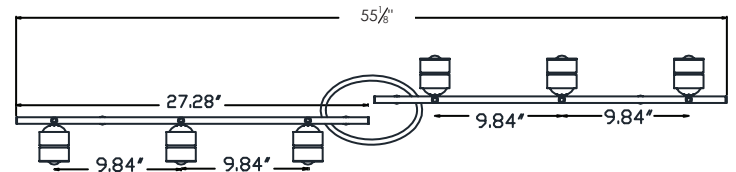

## Ordering Information:

Polished Chrome	Satin Nickel	Qty.	Source Lumens	L	W	H
CRRF4400L30PC	CRRF4400L30SN	25W	1600	36-3/8"	5-3/8"	6-1/4"
	CRRF6400L30SN	42W	2400	55-1/8"	5-1/4"	7-1/2"

LOCATION		DATE
PREPARED BY		QUANTITY
COMMENTS		FIXTURE TYPE
CATALOG NUMBER		