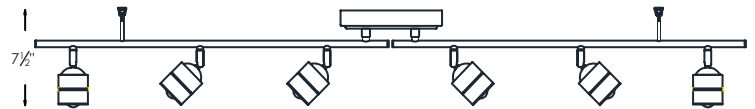

Product can be dimmed down to 10% of full scale using a standard two-wire dimmer.

Brand	Series	Model#
Lutron®	Diva	DVELV-300P
	Maestro	MAELV-600P
	Skylark	SELV-300P