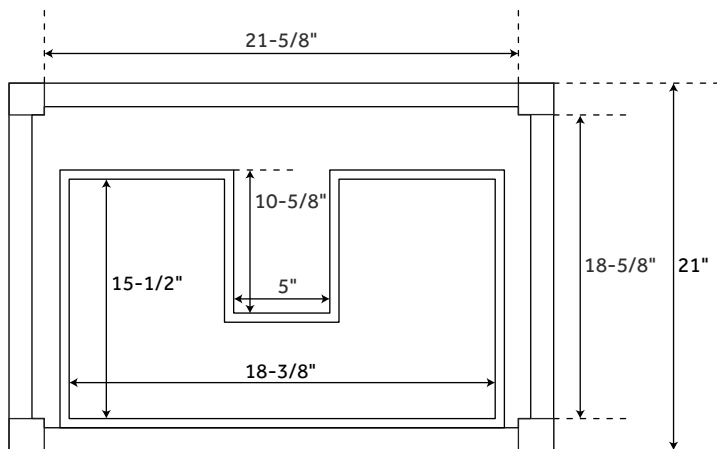

24" ANSEL

CONSOLE VANITY - RUSTIC BLACK

SKU: 949360, 450468, 450469, 450470, 450471

FEATURES

Product Finish: Black
Material: Wood
Installation Type: Freestanding
Number Of Basins: 1
Number Of Drawers: 1
Features: Matching Mirror, Soft-close Hinges
Assembly Required: No
Built-in Adjusters: Yes

CONTENTS

24" VANITY PAGE 2

REVISED 04/10/2020

24" ANSEL

CONSOLE VANITY - RUSTIC BLACK

SKU: 949360, 450468, 450469, 450470, 450471

FEATURES

Width: 24"

Depth: 21"

Height: 34-1/4"

PRODUCT IMAGE

All dimensions and specifications are nominal and may vary. Use actual products for accuracy in critical situations.

PAGE 2