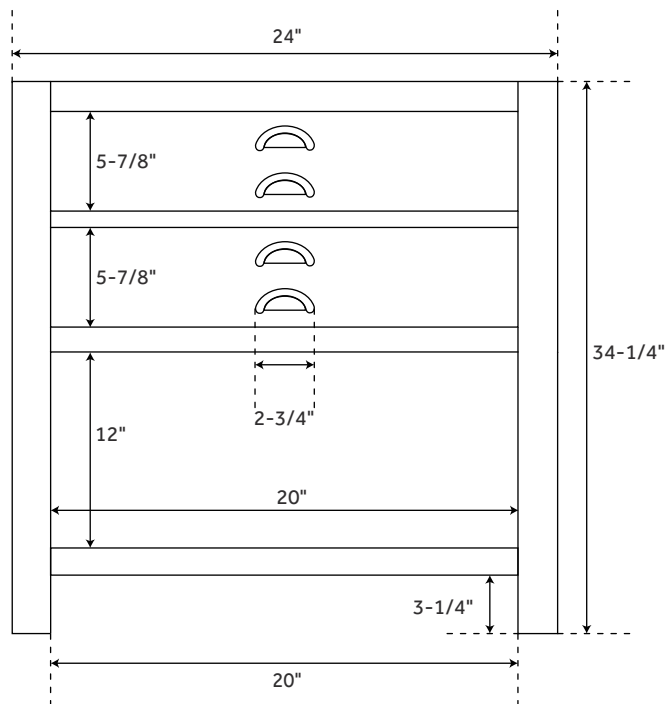

24" ANSEL

CONSOLE VANITY - RUSTIC BLACK

SKU: 949360, 450468, 450469, 450470, 450471

FEATURES

Product Finish: Black
Material: Wood
Installation Type: Freestanding
Number Of Basins: 1
Number Of Drawers: 1
Features: Matching Mirror, Soft-close Hinges
Assembly Required: No
Built-in Adjusters: Yes

CONTENTS

24" VANITY PAGE 2

REVISED 04/10/2020

24" ANSEL

CONSOLE VANITY - RUSTIC BLACK

SKU: 949360, 450468, 450469, 450470, 450471

FEATURES

Width: 24"

Depth: 21"

Height: 34-1/4"

PRODUCT IMAGE

All dimensions and specifications are nominal and may vary. Use actual products for accuracy in critical situations.

PAGE 2