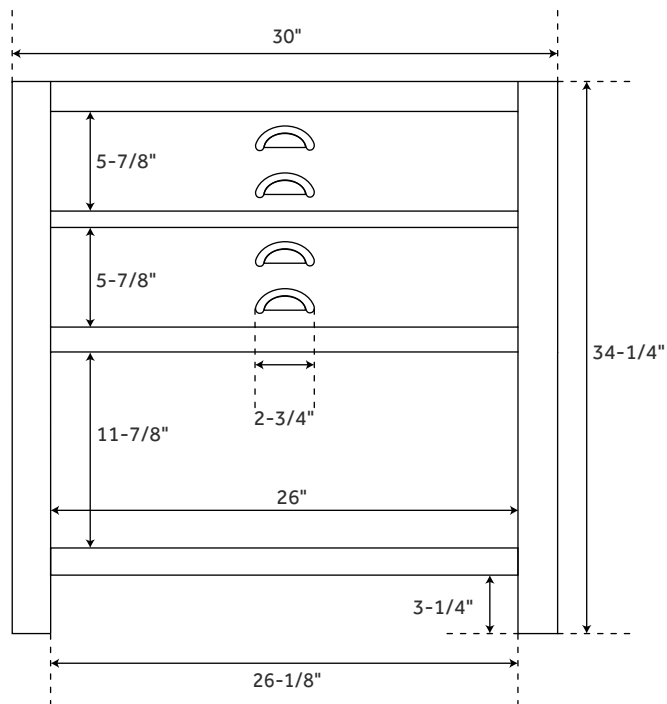

30" ANSEL

CONSOLE VANITY - RUSTIC BLACK

SKU: 949380, 450484, 450485, 450486, 450487

FEATURES

Product Finish: Black
Material: Wood
Installation Type: Freestanding
Number of Basins: 1
Number of Drawers: 1
Features: Matching Mirror, Soft-close Hinges
Assembly Required: No
Built-in Adjusters: Yes

CONTENTS

30" VANITY PAGE 2

REVISED 04/10/2020

30" ANSEL

CONSOLE VANITY - RUSTIC BLACK

SKU: 949380, 450484, 450485, 450486, 450487

FEATURES

Width: 30"

Depth: 21"

Height: 34-1/4"

PRODUCT IMAGE

All dimensions and specifications are nominal and may vary. Use actual products for accuracy in critical situations.

PAGE 2