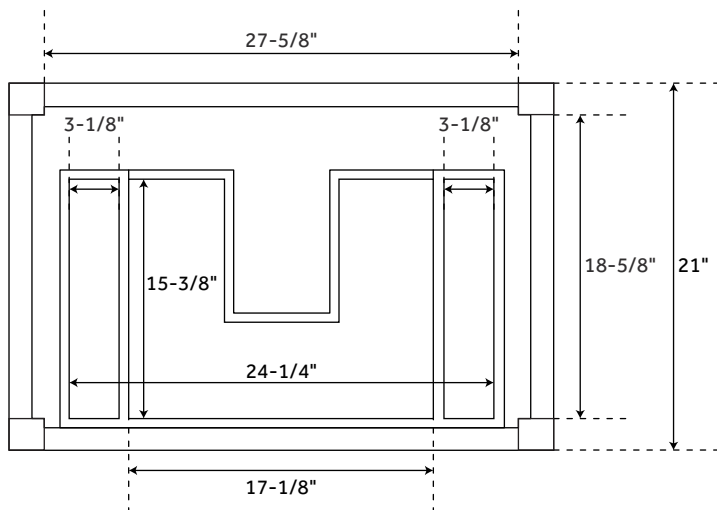

30" ANSEL

CONSOLE VANITY - RUSTIC BLACK

SKU: 949380, 450484, 450485, 450486, 450487

FEATURES

Product Finish: Black
Material: Wood
Installation Type: Freestanding
Number of Basins: 1
Number of Drawers: 1
Features: Matching Mirror, Soft-close Hinges
Assembly Required: No
Built-in Adjusters: Yes

CONTENTS

30" VANITY PAGE 2

REVISED 04/10/2020

30" ANSEL

CONSOLE VANITY - RUSTIC BLACK

SKU: 949380, 450484, 450485, 450486, 450487

FEATURES

Width: 30"

Depth: 21"

Height: 34-1/4"

PRODUCT IMAGE

All dimensions and specifications are nominal and may vary. Use actual products for accuracy in critical situations.

PAGE 2