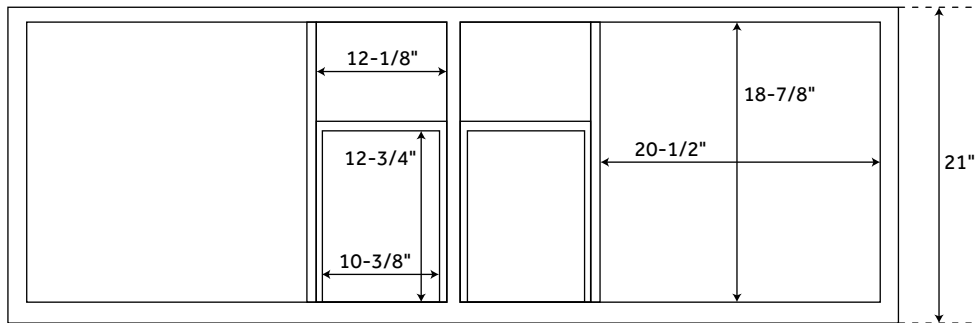

### CONTENTS

72" VANITY ..... PAGE 2

REVISED 05/27/2020

### FEATURES

Width: 72"  
Depth: 21"  
Height: 33-1/4"