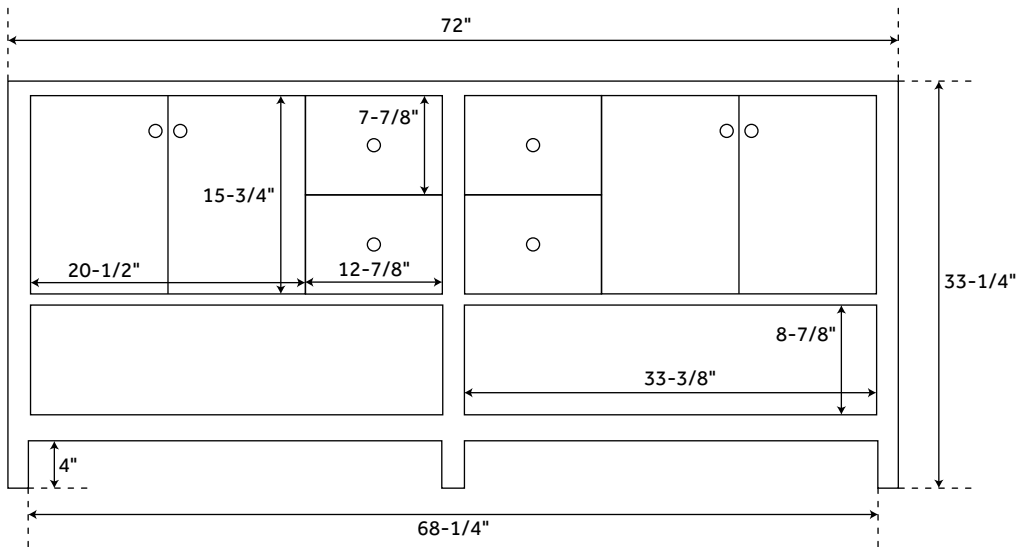

### FEATURES

- Product Finish: Black
- Material: Wood
- Installation Type: Freestanding
- Number Of Basins: 1
- Number Of Doors: 4
- Number of Drawers: 4
- Features: Matching Mirror, Soft-close Hinges
- Assembly Required: No
- Built-in Adjusters: Yes
- Faucet Included: No
- Sink Included: Optional

### CONTENTS

72" VANITY ..... PAGE 2

REVISED 05/27/2020

### FEATURES

Width: 72"  
Depth: 21"  
Height: 33-1/4"