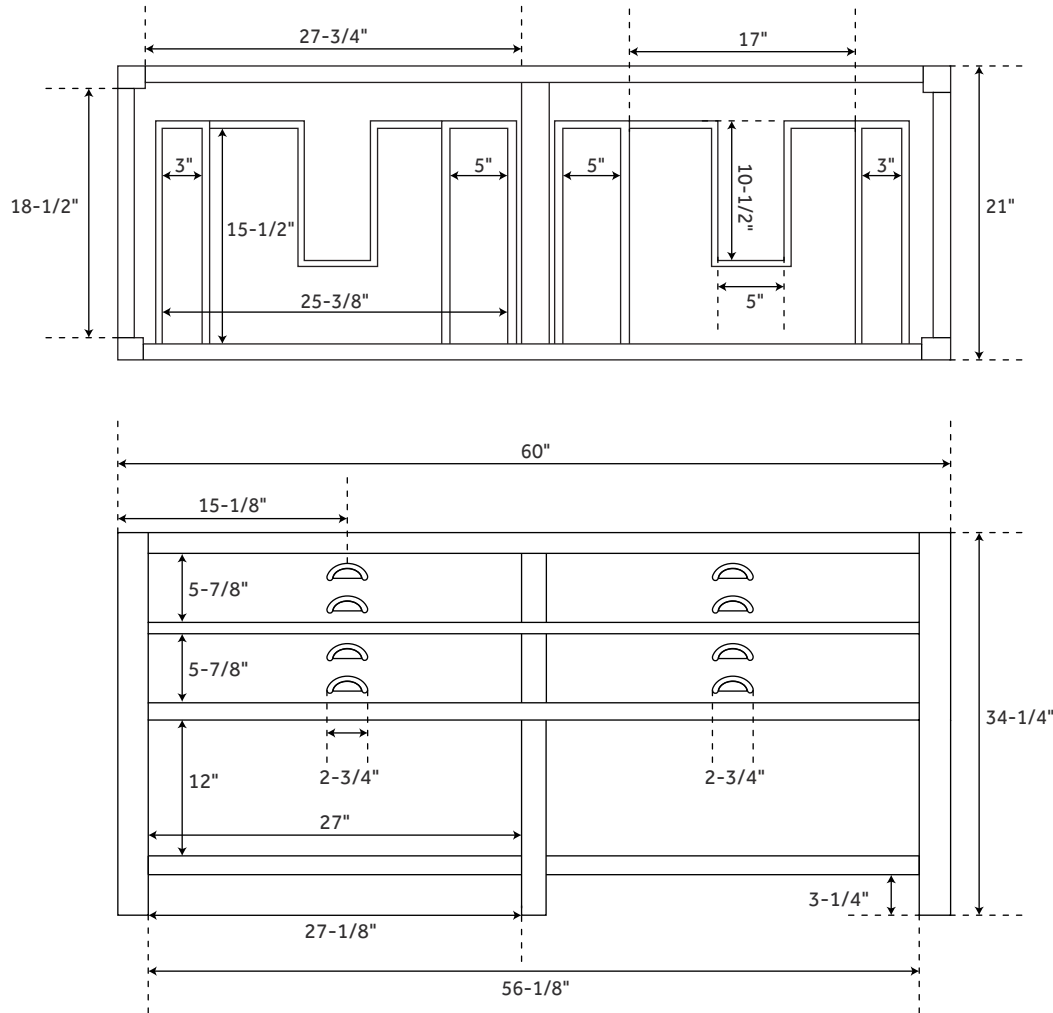

60" ANSEL

CONSOLE VANITY - FARMHOUSE BROWN

SKU: 949420, 450508, 450509, 450510, 450511

FEATURES

- Product Finish: Brown
- Material: Wood
- Installation Type: Freestanding
- Number of Basins: 2
- Number of Drawers: 4
- Features: Matching Mirror, Soft-close Hinges
- Assembly Required: No
- Built-in Adjusters: Yes

CONTENTS

60" VANITY PAGE 2

REVISED 04/10/2020

60" ANSEL

CONSOLE VANITY - FARMHOUSE BROWN

SKU: 949420, 450508, 450509, 450510, 450511

FEATURES

Width: 60"

Depth: 21"

Height: 34-1/4"

PRODUCT IMAGE

All dimensions and specifications are nominal and may vary. Use actual products for accuracy in critical situations.

PAGE 2