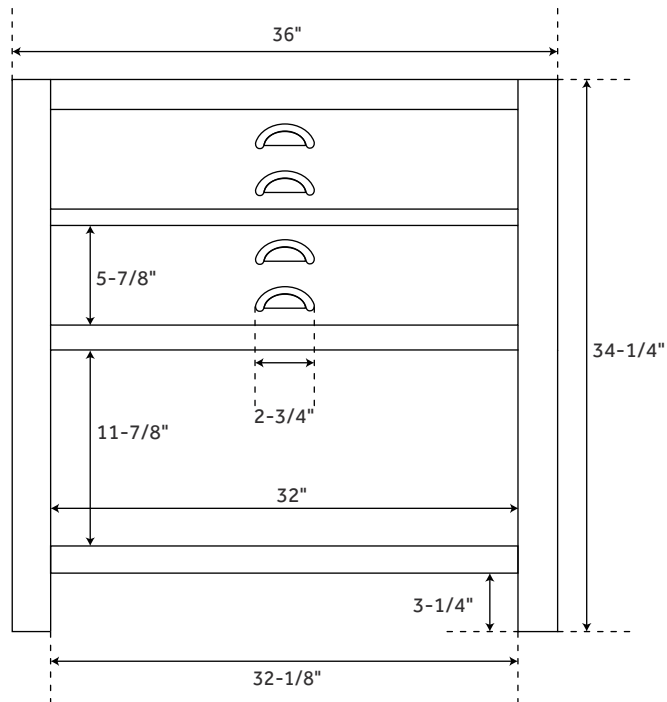

36" ANSEL

CONSOLE VANITY - FARMHOUSE BROWN

SKU: 949390, 453460, 453461, 453462, 453463

FEATURES

- Product Finish: Brown
- Material: Wood
- Installation Type: Freestanding
- Number of Basins: 1
- Number of Drawers: 2
- Features: Matching Mirror, Soft-close Hinges
- Assembly Required: No
- Built-in Adjusters: Yes

CONTENTS

36" VANITY PAGE 2

REVISED 04/10//2020

36" ANSEL

CONSOLE VANITY - FARMHOUSE BROWN

SKU: 949390

FEATURES

Width: 36"

Depth: 21"

Height: 34-1/4"

PRODUCT IMAGE

All dimensions and specifications are nominal and may vary. Use actual products for accuracy in critical situations.

PAGE 2