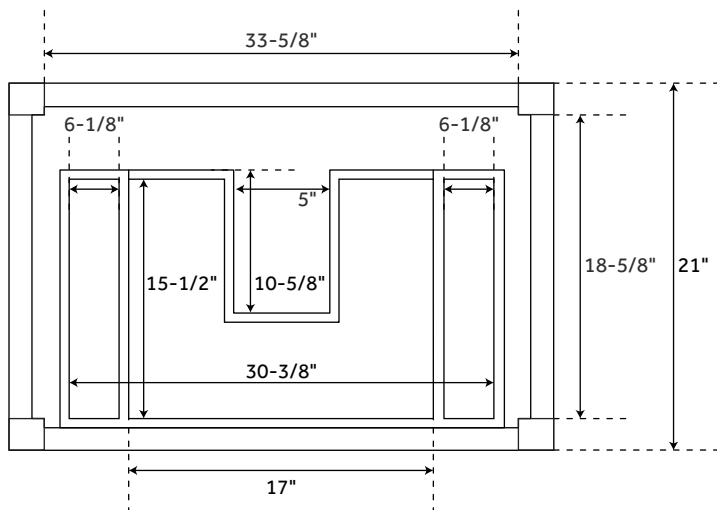

36" ANSEL

CONSOLE VANITY - FARMHOUSE BROWN

SKU: 949390, 453460, 453461, 453462, 453463

FEATURES

- Product Finish: Brown
- Material: Wood
- Installation Type: Freestanding
- Number of Basins: 1
- Number of Drawers: 2
- Features: Matching Mirror, Soft-close Hinges
- Assembly Required: No
- Built-in Adjusters: Yes

CONTENTS

36" VANITY PAGE 2

REVISED 04/10//2020

36" ANSEL

CONSOLE VANITY - FARMHOUSE BROWN

SKU: 949390

FEATURES

Width: 36"

Depth: 21"

Height: 34-1/4"

PRODUCT IMAGE

All dimensions and specifications are nominal and may vary. Use actual products for accuracy in critical situations.

PAGE 2