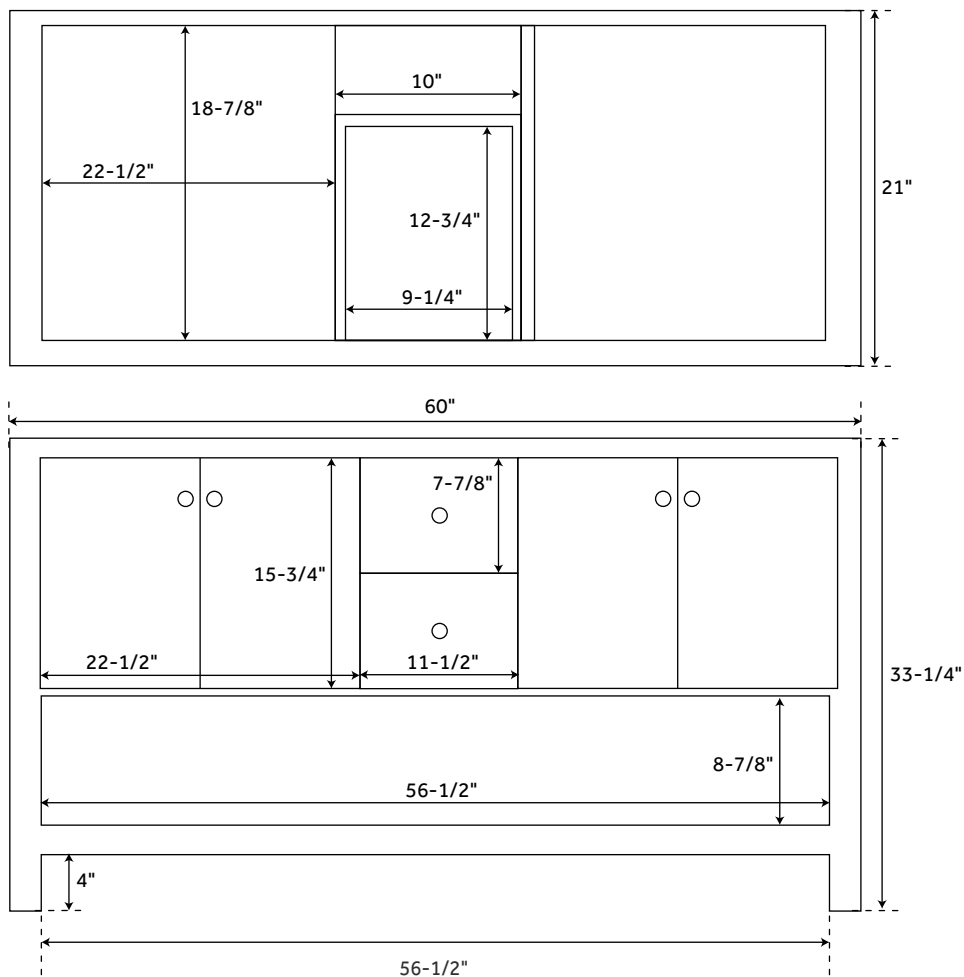

60" OLSEN

CONSOLE VANITY - BLACK

SKU: 949330, 450450, 450451, 450452

FEATURES

- Product Finish: Black
- Material: Wood
- Installation Type: Freestanding
- Number Of Basins: 2
- Number Of Doors: 4
- Number of Drawers: 2
- Features: Matching Mirror, Soft-close Hinges
- Assembly Required: No
- Built-in Adjusters: Yes
- Faucet Included: No
- Sink Included: Optional

CONTENTS

60" VANITY PAGE 2

REVISED 05/27/2020

60" OLSEN

CONSOLE VANITY - BLACK

SKU: 949330, 450450, 450451, 450452

FEATURES

Width: 60"
Depth: 21"
Height: 33-1/4"

PRODUCT IMAGE

All dimensions and specifications are nominal and may vary. Use actual products for accuracy in critical situations.

PAGE 2