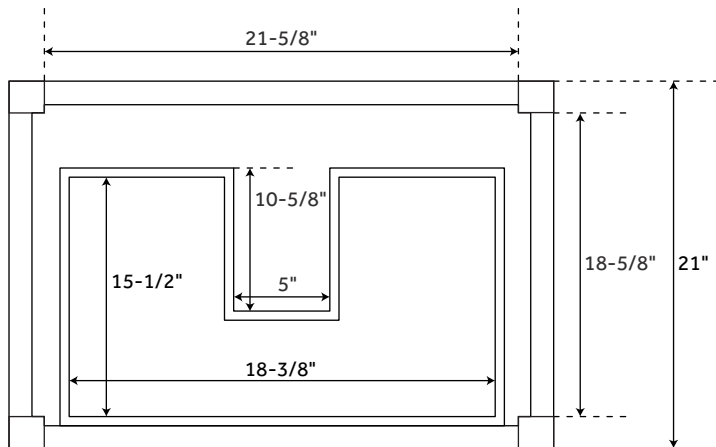

24" ANSEL

CONSOLE VANITY - FARMHOUSE BROWN

SKU: 949365, 450472, 450473, 450474, 450475

FEATURES

- Product Finish: Brown
- Material: Wood
- Installation Type: Freestanding
- Number of Basins: 1
- Number of Drawers: 1
- Features: Matching Mirror, Soft-close Hinges
- Assembly Required: No
- Built-in Adjusters: Yes

CONTENTS

24" VANITY PAGE 2

REVISED 04/10/2020

24" ANSEL

CONSOLE VANITY - FARMHOUSE BROWN

SKU: 949365, 450472, 450473, 450474, 450475

FEATURES

Width: 24"

Depth: 21-7/8"

Height: 34-1/4"

PRODUCT IMAGE

All dimensions and specifications are nominal and may vary. Use actual products for accuracy in critical situations.

PAGE 2