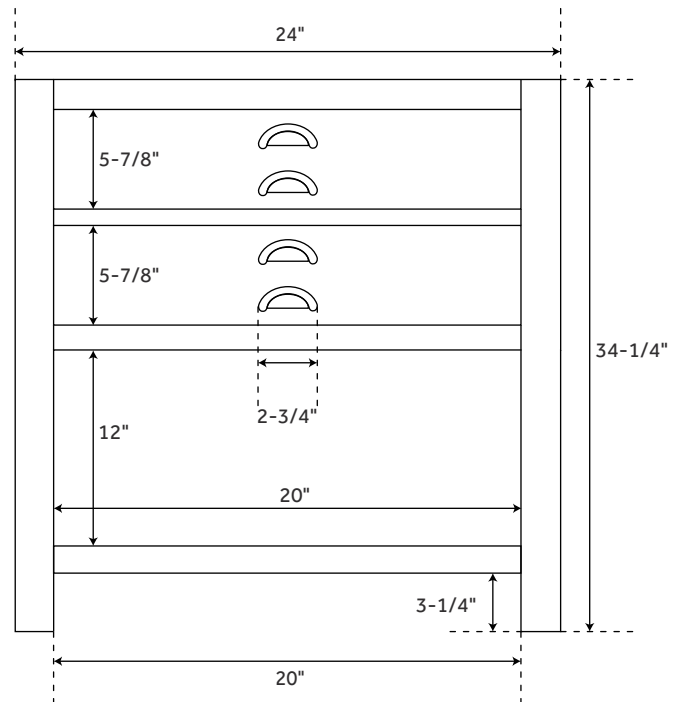

24" ANSEL

CONSOLE VANITY - FARMHOUSE BROWN

SKU: 949365, 450472, 450473, 450474, 450475

FEATURES

- Product Finish: Brown
- Material: Wood
- Installation Type: Freestanding
- Number of Basins: 1
- Number of Drawers: 1
- Features: Matching Mirror, Soft-close Hinges
- Assembly Required: No
- Built-in Adjusters: Yes

CONTENTS

24" VANITY PAGE 2

REVISED 04/10/2020

24" ANSEL

CONSOLE VANITY - FARMHOUSE BROWN

SKU: 949365, 450472, 450473, 450474, 450475

FEATURES

Width: 24"

Depth: 21-7/8"

Height: 34-1/4"

PRODUCT IMAGE

All dimensions and specifications are nominal and may vary. Use actual products for accuracy in critical situations.

PAGE 2