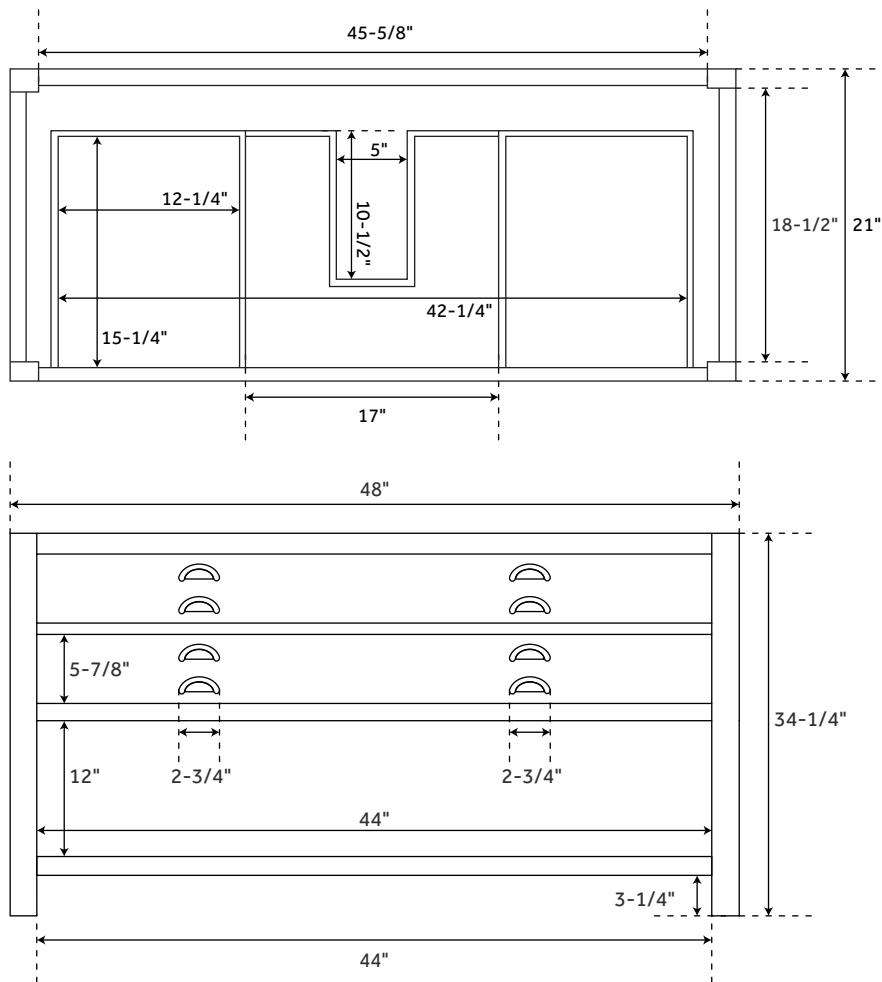

## FEATURES

- Product Finish: Brown
- Material: Wood
- Installation Type: Freestanding
- Number Of Basins: 1
- Number Of Drawers: 2
- Features: Matching Mirror, Soft-close Hinges
- Assembly Required: No
- Built-in Adjusters: Yes

## CONTENTS

48" VANITY ..... PAGE 2

REVISED 04/10/2020

# 48" ANSEL

### FEATURES

- Width: 48"
- Depth: 21"
- Height: 34-1/4"