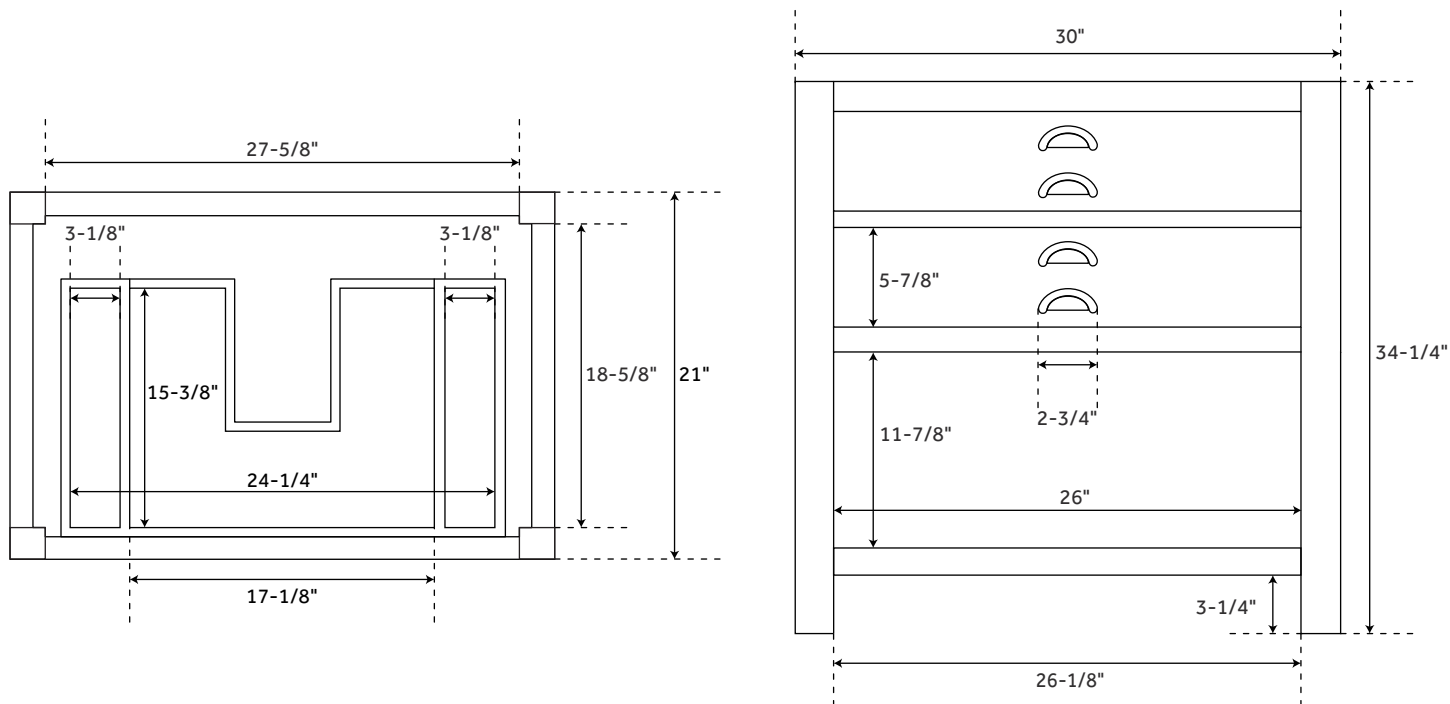

30" ANSEL

CONSOLE VANITY - FARMHOUSE BROWN

SKU: 949385, 450488, 450489, 450490, 450491

FEATURES

Product Finish: Brown
Material: Wood
Installation Type: Freestanding
Number Of Basins: 1
Number Of Drawers: 1
Features: Matching Mirror, Soft-close Hinges
Assembly Required: No
Built-in Adjusters: Yes

CONTENTS

30" VANITY PAGE 2

REVISED 04/10/2020

30" ANSEL

CONSOLE VANITY - FARMHOUSE BROWN

SKU: 949385

FEATURES

Width: 30"

Depth: 21"

Height: 34-1/4"

PRODUCT IMAGE

All dimensions and specifications are nominal and may vary. Use actual products for accuracy in critical situations.

PAGE 2