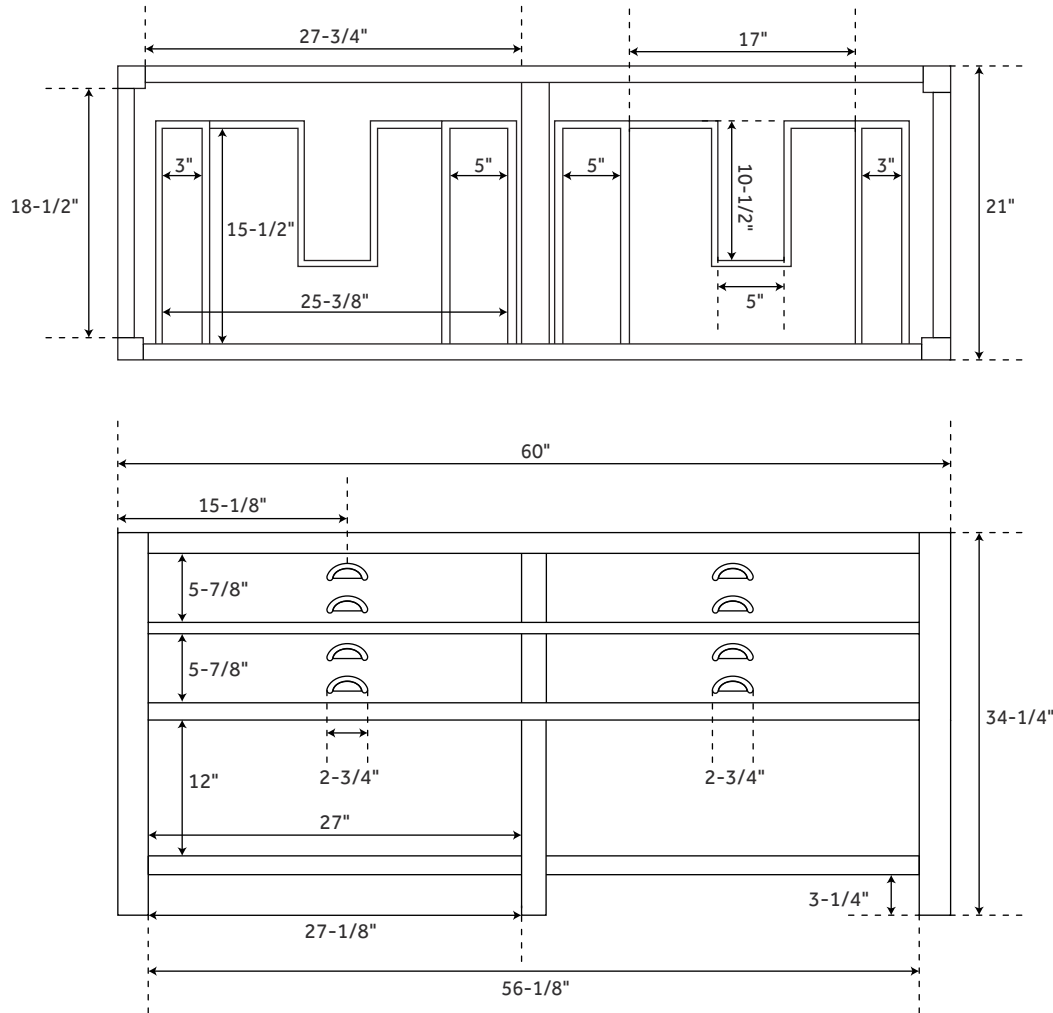

60" ANSEL

CONSOLE VANITY - RUSTIC BLACK

SKU: 949415, 450504, 450505, 450506, 450507

FEATURES

Product Finish: Black
Material: Wood
Installation Type: Freestanding
Number Of Basins: 2
Number Of Drawers: 4
Features: Matching Mirror, Soft-close Hinges
Assembly Required: No
Built-in Adjusters: Yes

CONTENTS

60" VANITY PAGE 2

REVISED 04/10/2020

60" ANSEL

CONSOLE VANITY - RUSTIC BLACK

SKU: 949415, 450504, 450505, 450506, 450507

FEATURES

Width: 60"

Depth: 21"

Height: 34-1/4"

PRODUCT IMAGE