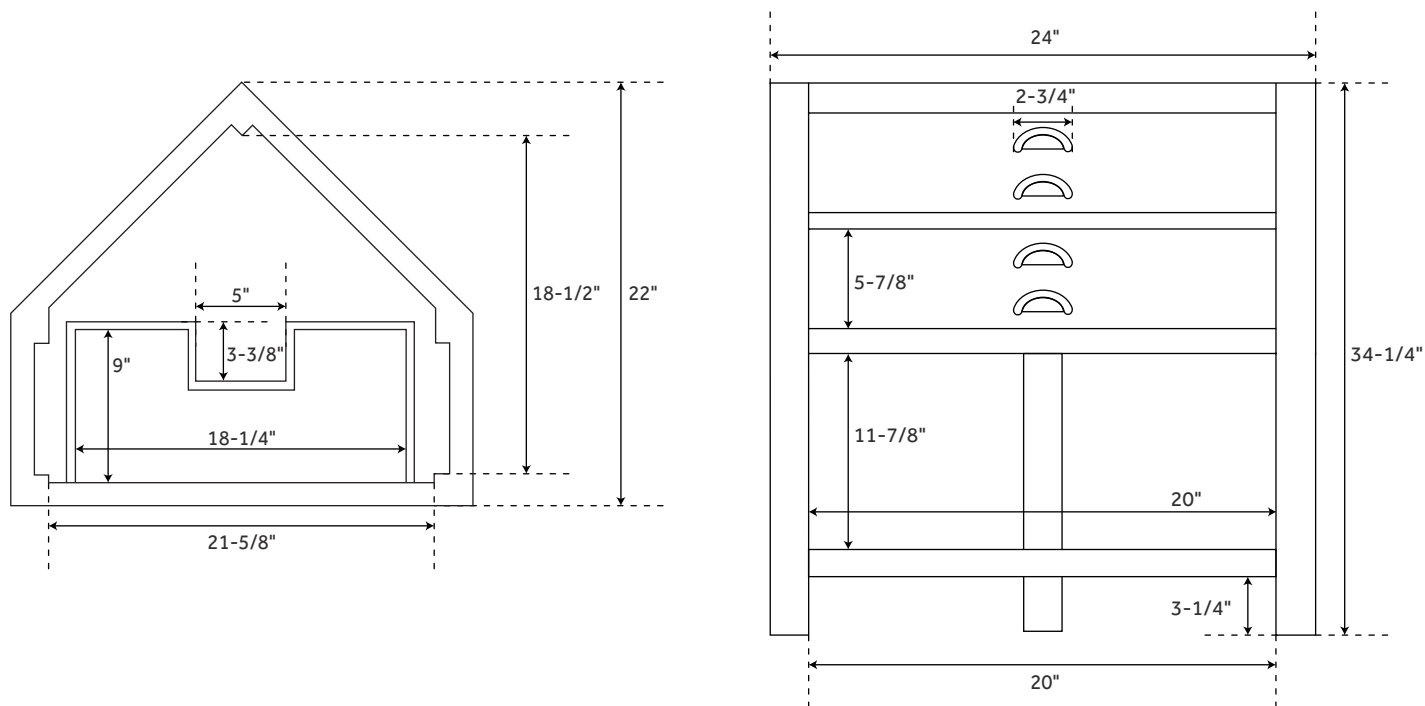

24" ANSEL

CONSOLE VANITY - FARMHOUSE BROWN

SKU: 949375, 450480, 450481, 450482, 450483

FEATURES

Product Finish: Brown
Material: Wood
Installation Type: Corner
Number Of Basins: 1
Number Of Doors: 1
Features: Matching Mirror, Soft-close Hinges
Assembly Required: No
Built-in Adjusters: Yes

CONTENTS

24" VANITY PAGE 2

REVISED 04/10/2020

24" ANSEL

CORNER CONSOLE VANITY - FARMHOUSE BROWN

SKU: 949375, 450480, 450481, 450482, 450483

FEATURES

Width: 24"

Depth: 21-7/8"

Height: 34-1/4"

PRODUCT IMAGE

All dimensions and specifications are nominal and may vary. Use actual products for accuracy in critical situations.

PAGE 2