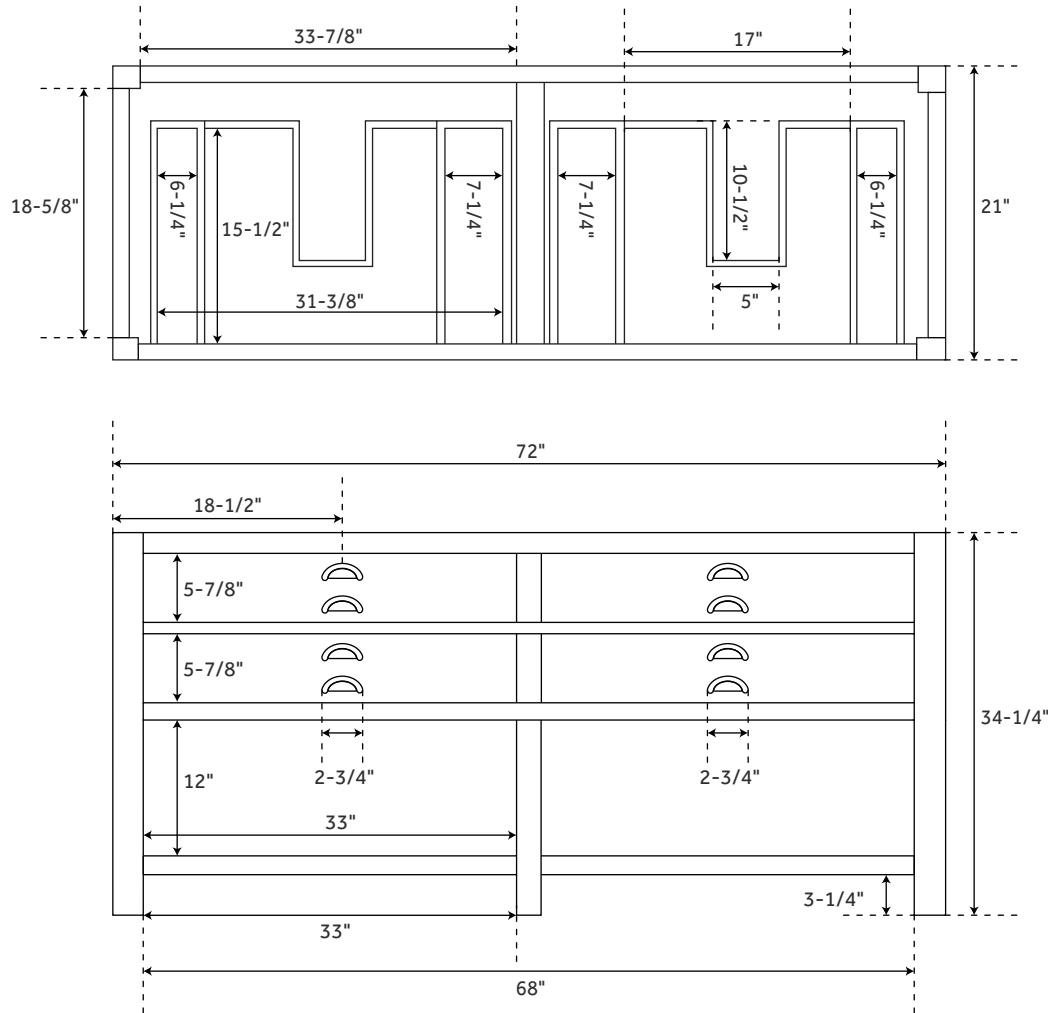

72" ANSEL

CONSOLE VANITY - RUSTIC BLACK

SKU: 949425, 450512, 450513, 450514, 450515

FEATURES

Product Finish: Black
Material: Wood
Installation Type: Freestanding
Number of Basins: 2
Number of Drawers: 4
Features: Matching Mirror, Soft-close Hinges
Assembly Required: No
Built-in Adjusters: Yes

CONTENTS

72" VANITY PAGE 2

REVISED 04/10/2020

72" ANSEL

CONSOLE VANITY - RUSTIC BLACK

SKU: 949425

FEATURES

Width: 72"

Depth: 21"

Height: 34-1/4"

PRODUCT IMAGE

All dimensions and specifications are nominal and may vary. Use actual products for accuracy in critical situations.

PAGE 2