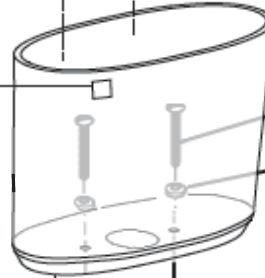

## TWO-PIECE HIGH-EFFICIENCY TOILET

Tank: MIRBR200AWH; Bowl: MIRBR240AWH

MIRBR200LIDWH - Tank Lid, White  
MIRBR200LIDBS - Tank Lid, Biscuit

MIRBD200FLPK - Fill Valve Assembly

MIRBD200FVPK - Flush Valve Assembly

MIRBD200FRPK - Flapper Only

MB130983 - Flush Lever, CP

MIRBD200TGPK - 2 Included

MIRBD200TGPK - Tank Gasket + Bolts

- Included with MIRBD200FLPK
- Clamp Nut
- Filter
- Cone Washer
- Coupling Nut

MIRTSSC200BS - Slow Close Toilet Seat, Biscuit  
MIRTSSC200WH - Slow Close Toilet Seat, White