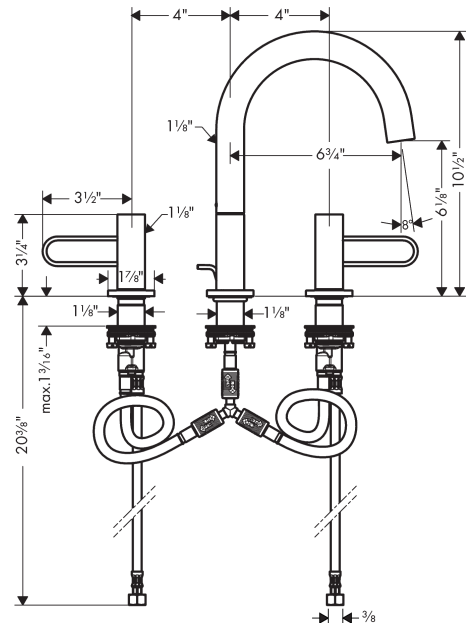

AXOR Uno
Widespread Faucet 160 with Loop Handles and Pop-Up Drain, 1.2 GPM
 Finishes : **chrome** Part no. : **38054001**

Description

Features

- Swivel range 110°
- Aerated spray
- Flow: 1.2 GPM (4.5 L/Min)
- 90° ceramic valves
- Includes pop-up drain
- MASS/Massachusetts
- NSF61/IAPMO/N3016-(No NSF Logo!)
- DOE/FTC
- NSF372(LL)/Iapmo/6738-(No NSF Logo!)
- TECQ/Texas Registered
- ADA/IAPMO/3016
- CEC/California/Watersaving
- WaterSense/IAPMO/5921/Lavs

Technology

Compliance

Product image

Scale drawing

AXOR Uno
Widespread Faucet 160 with Loop Handles and Pop-Up Drain, 1.2 GPM
Finishes : **chrome** Part no. : **38054001**

Exploded drawing

Year of production: >07/18

AXOR Uno
Widespread Faucet 160 with Loop Handles and Pop-Up Drain, 1.2 GPM
 Finishes : **chrome** Part no. : **38054001**

Spare parts list

Year of production: >07/18

Pos.	Description	Part no.	PC	PU
1	aerator M24x1 (4,5 l/min)	93234000	0	1
2	O-ring 20x1,5	98197000	0	1
3	special tool	95290000	0	1
4	set of locating rings (110° / 150°)	98486000	0	1
5	sealing set	92646000	0	1
6	O-Ring 14x2,5	98189000	0	1
7	axialring	97558000	0	1
8	screw	97662000	0	1
9	escutcheon for spout	92957000	0	1
10	O-ring 25x1,5	98146000	0	1
11	connection hose 200 mm M10x1	92913000	0	1
12	flat seal	98749000	0	1
13	O-ring 26x4	92191000	0	1
14	fixing set (Ø 28)	92909000	0	1
15	hose connection angel	92905000	0	1
16	handle	92958000	0	1
17	O-Ring 14x1,5	98201000	0	1
18	set of color-rings cold / hot water	96319000	0	1
19	escutcheon for handle	92956000	0	1
20	O-ring 33x2,5	92907000	0	1
21	handle fixing set	98932000	0	1
22	shut off unit right closing	98817000	0	1
23	shut off unit left closing	95366000	0	1
24	connection hose 400 mm M10x1	92914000	0	1
25	connection hose 18½" M8x0,75 3/8"	96321001	0	1
26	pull rod	97158000	0	1
a	pop up waste	88509000	0	1