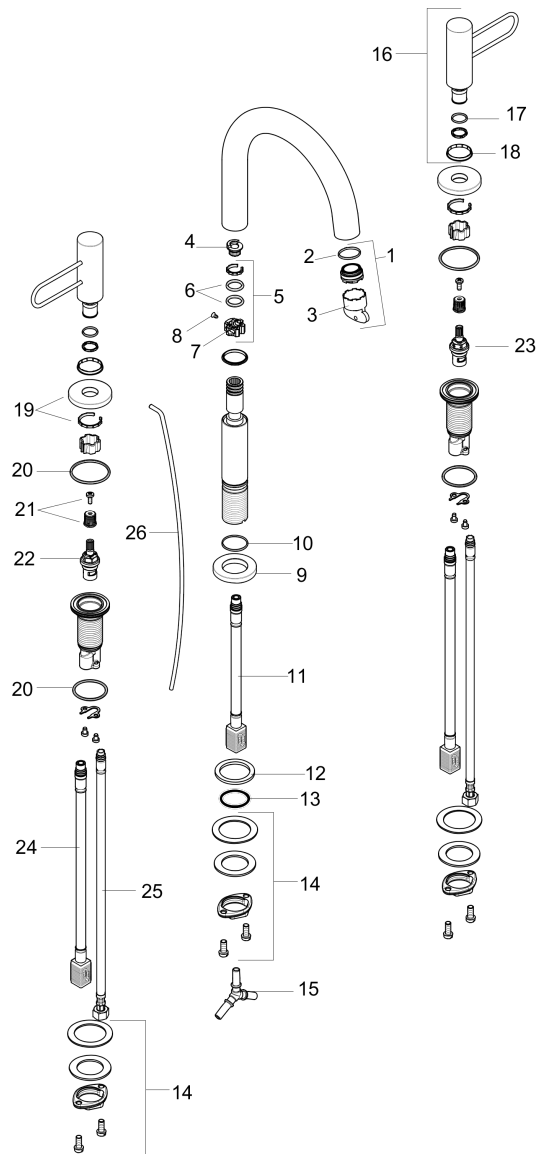

AXOR Uno
Widespread Faucet 160 with Loop Handles and Pop-Up Drain, 1.2 GPM
 Finishes : **chrome** Part no. : **38054001**

Description

Features

- Swivel range 110°
- Aerated spray
- Flow: 1.2 GPM (4.5 L/Min)
- 90° ceramic valves
- Includes pop-up drain
- MASS/Massachusetts
- NSF61/IAPMO/N3016-(No NSF Logo!)
- DOE/FTC
- NSF372(LL)/Iapmo/6738-(No NSF Logo!)
- TECQ/Texas Registered
- ADA/IAPMO/3016
- CEC/California/Watersaving
- WaterSense/IAPMO/5921/Lavs

Technology

Compliance

Product image

Scale drawing

AXOR Uno
Widespread Faucet 160 with Loop Handles and Pop-Up Drain, 1.2 GPM
Finishes : **chrome** Part no. : **38054001**

Exploded drawing

Year of production: >07/18

AXOR Uno
Widespread Faucet 160 with Loop Handles and Pop-Up Drain, 1.2 GPM
 Finishes : **chrome** Part no. : **38054001**

Spare parts list

Year of production: >07/18

Pos.	Description	Part no.	PC	PU
1	aerator M24x1 (4,5 l/min)	93234000	0	1
2	O-ring 20x1,5	98197000	0	1
3	special tool	95290000	0	1
4	set of locating rings (110° / 150°)	98486000	0	1
5	sealing set	92646000	0	1
6	O-Ring 14x2,5	98189000	0	1
7	axialring	97558000	0	1
8	screw	97662000	0	1
9	escutcheon for spout	92957000	0	1
10	O-ring 25x1,5	98146000	0	1
11	connection hose 200 mm M10x1	92913000	0	1
12	flat seal	98749000	0	1
13	O-ring 26x4	92191000	0	1
14	fixing set (Ø 28)	92909000	0	1
15	hose connection angel	92905000	0	1
16	handle	92958000	0	1
17	O-Ring 14x1,5	98201000	0	1
18	set of color-rings cold / hot water	96319000	0	1
19	escutcheon for handle	92956000	0	1
20	O-ring 33x2,5	92907000	0	1
21	handle fixing set	98932000	0	1
22	shut off unit right closing	98817000	0	1
23	shut off unit left closing	95366000	0	1
24	connection hose 400 mm M10x1	92914000	0	1
25	connection hose 18½" M8x0,75 3/8"	96321001	0	1
26	pull rod	97158000	0	1
a	pop up waste	88509000	0	1